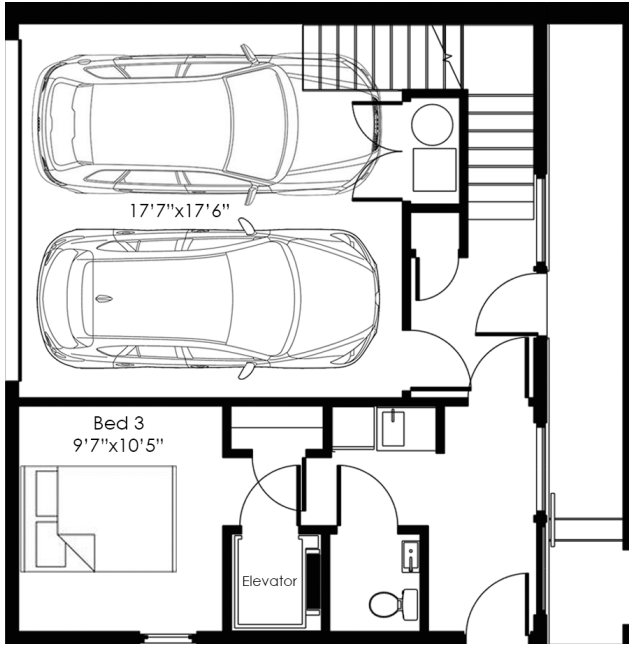

FLOORPLAN | D1

3 bed | 4 baths | 2,025 sf

UNIT | 3933

*Elevator ready