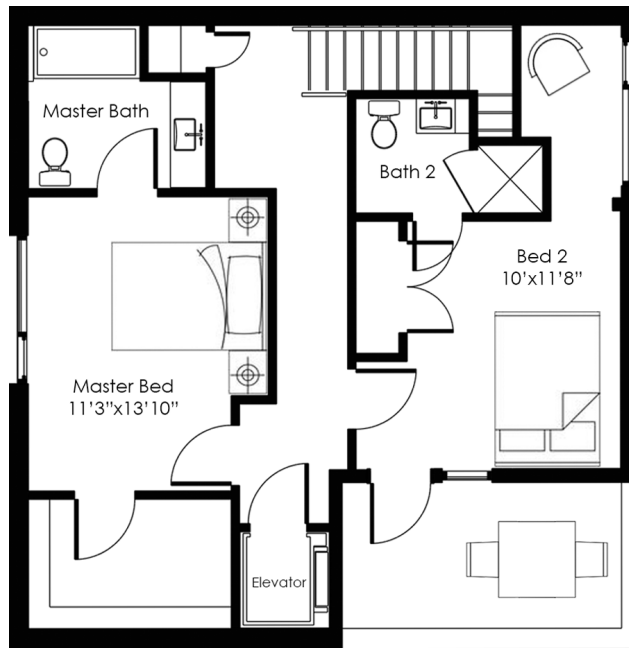

FLOORPLAN | D1

3 bed | 4 baths | 2,025 sf

UNIT | 3933

*Elevator ready