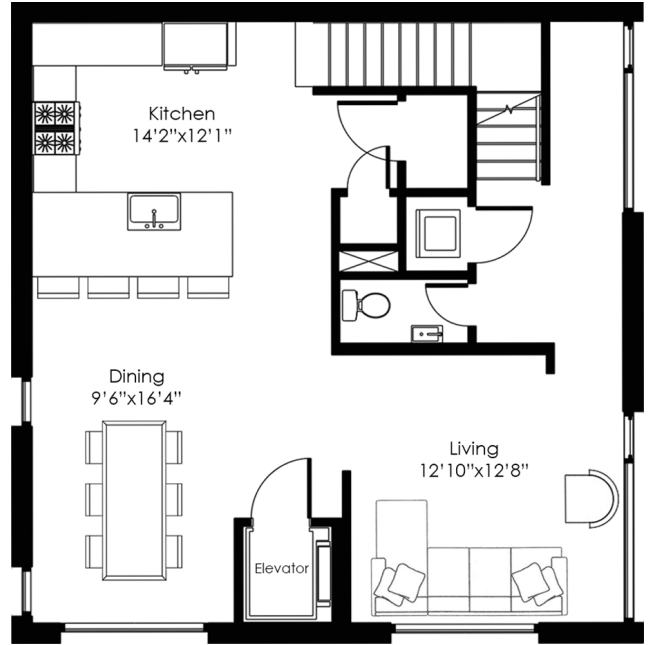

FLOORPLAN | D1

3 bed | 4 baths | 2,025 sf

UNIT | 3933

*Elevator ready