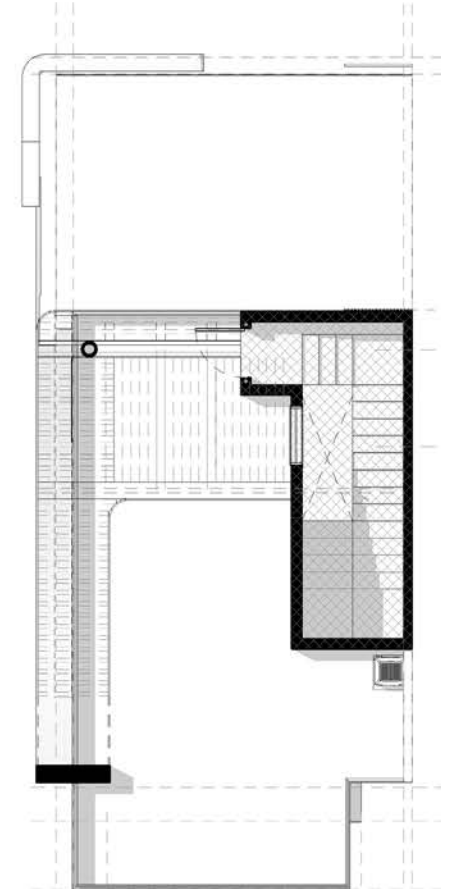

FLOOR PLAN NORTH LEFT CORNER

2 beds | 4 baths | 2,338 sf

29ZEN

1st level

377 sf

2nd level

902 sf

3rd level

902 sf

4th level

156 sf

* floor plans are subject to change without notification. Floor plans should not be relied upon and buyer to confirm square footage.