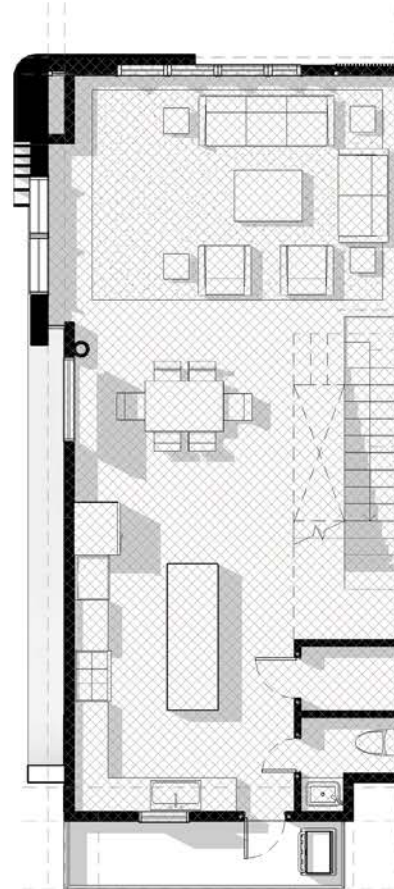

FLOOR PLAN NORTH LEFT CORNER

2 beds | 4 baths | 2,338 sf

29ZEN

1st level

377 sf

2nd level

902 sf

3rd level

902 sf

4th level

156 sf

* floor plans are subject to change without notification. Floor plans should not be relied upon and buyer to confirm square footage.