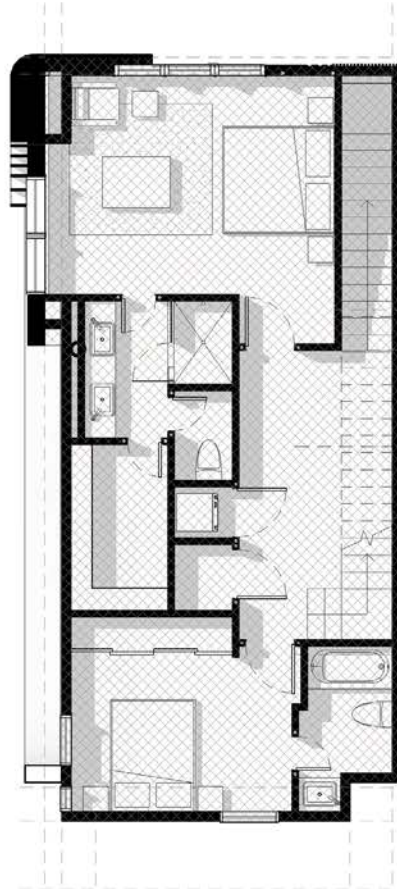

FLOOR PLAN NORTH LEFT CORNER

2 beds | 4 baths | 2,338 sf

29ZEN

1st level

377 sf

2nd level

902 sf

3rd level

902 sf

4th level

156 sf

* floor plans are subject to change without notification. Floor plans should not be relied upon and buyer to confirm square footage.