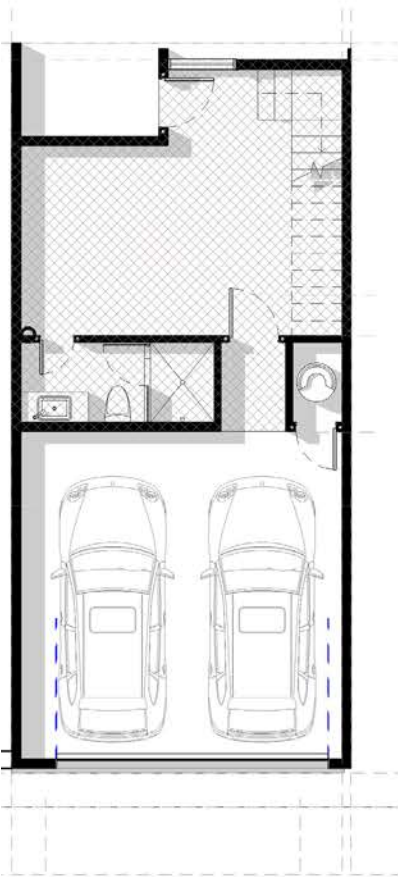

FLOOR PLAN NORTH LEFT CORNER

2 beds | 4 baths | 2,338 sf

29ZEN

1st level

377 sf

2nd level

902 sf

3rd level

902 sf

4th level

156 sf

* floor plans are subject to change without notification. Floor plans should not be relied upon and buyer to confirm square footage.