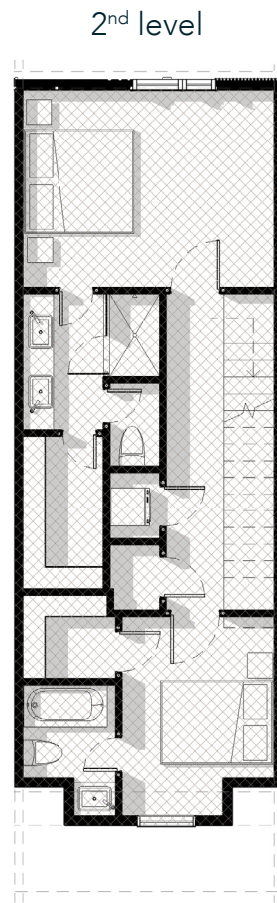

FLOOR PLAN NORTH MIDDLE

2 beds | 3 baths | 1,608 sf

29ZEN

127 sf

689 sf

689 sf

103 sf

* floor plans are subject to change without notification. Floor plans should not be relied upon and buyer to confirm square footage.