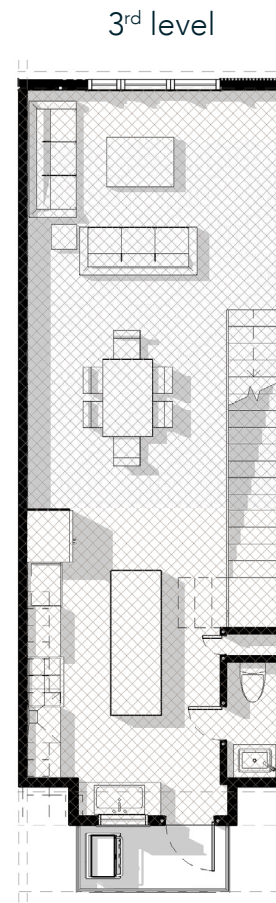

FLOOR PLAN NORTH MIDDLE

2 beds | 3 baths | 1,608 sf

29ZEN

127 sf

689 sf

689 sf

103 sf

* floor plans are subject to change without notification. Floor plans should not be relied upon and buyer to confirm square footage.