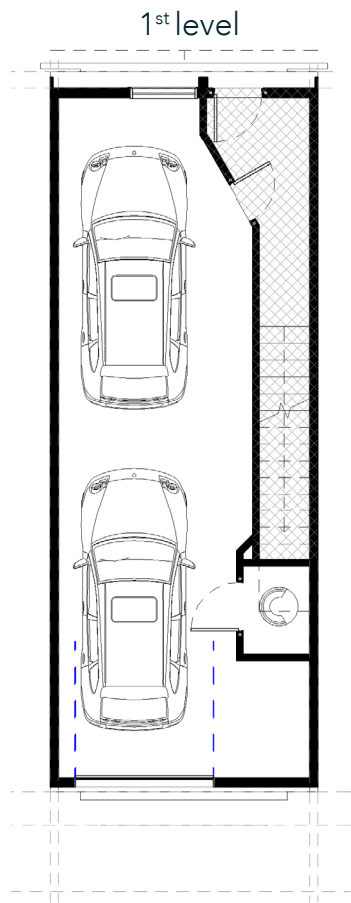

FLOOR PLAN NORTH MIDDLE

2 beds | 3 baths | 1,608 sf

29ZEN

127 sf

689 sf

689 sf

103 sf

* floor plans are subject to change without notification. Floor plans should not be relied upon and buyer to confirm square footage.