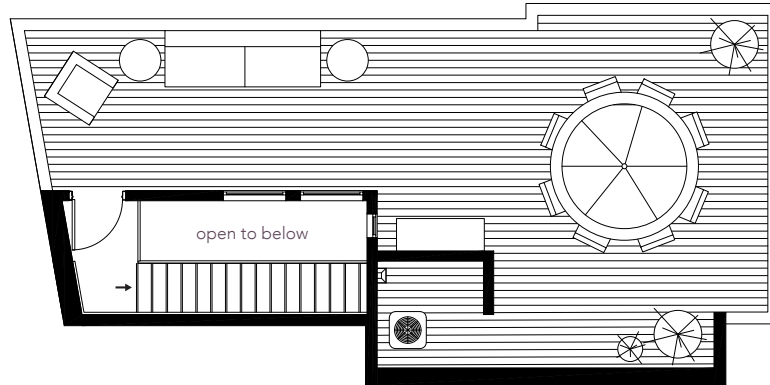

Floor Plan A

3 beds | 3.5 baths | 2,152 sf

— ZUNI —
FORTY FOURTH

level 4

level 3

level 2

level 1