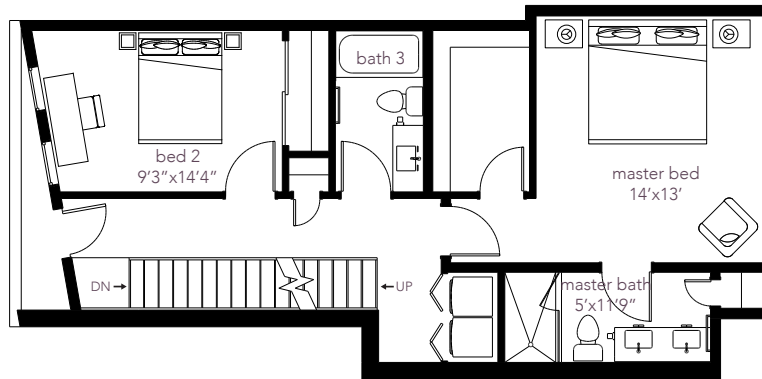

Floor Plan A

3 beds | 3.5 baths | 2,152 sf

— ZUNI —
FORTY FOURTH

level 4

level 3

level 2

level 1