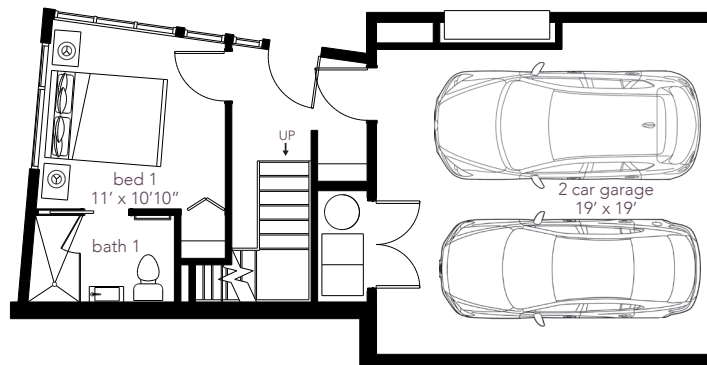

Floor Plan A

3 beds | 3.5 baths | 2,152 sf

— ZUNI —
FORTY FOURTH

level 4

level 3

level 2

level 1