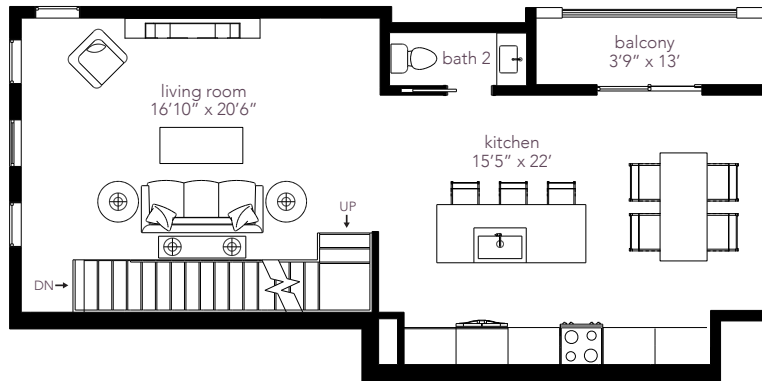

Floor Plan A

3 beds | 3.5 baths | 2,152 sf

— ZUNI —
FORTY FOURTH

level 4

level 3

level 2

level 1