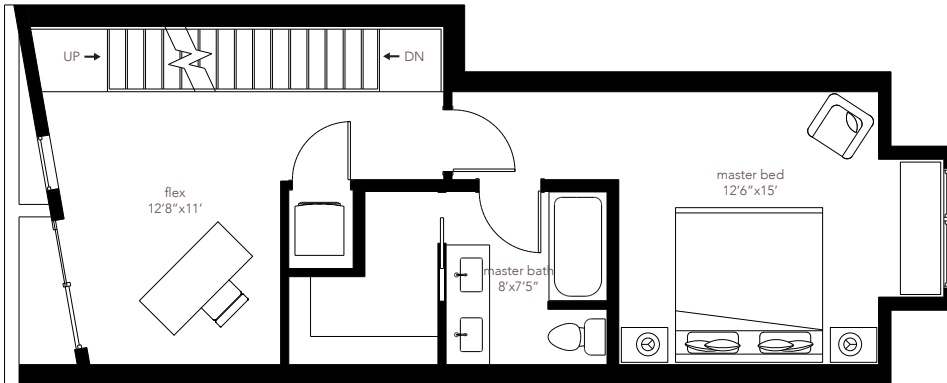

Floor Plan B

2 beds | 2 baths | 1,715-1,810 sf

— ZUNI —
FORTY FOURTH

level 4

level 3

level 2

level 1