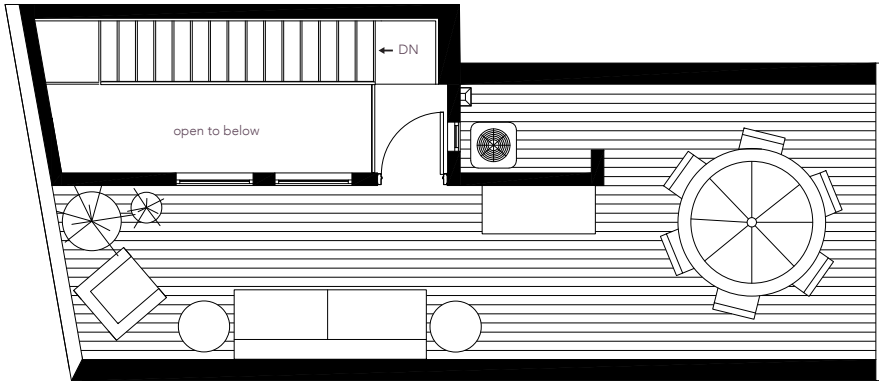

Floor Plan B

2 beds | 2 baths | 1,715-1,810 sf

— ZUNI —
FORTY FOURTH

level 4

level 3

level 2

level 1