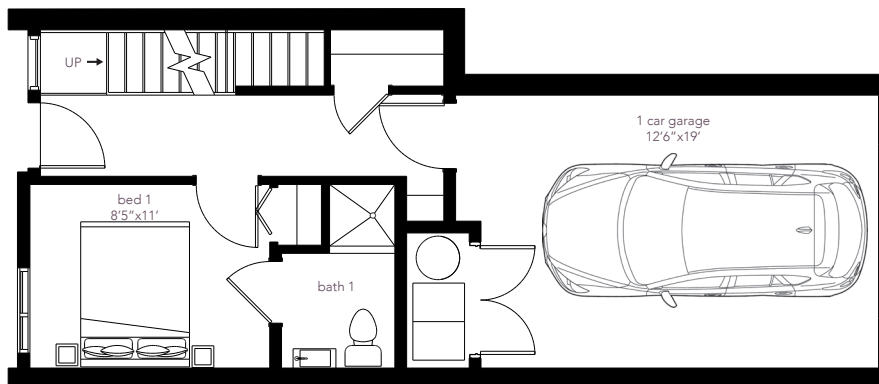

Floor Plan B

2 beds | 2 baths | 1,715-1,810 sf

— ZUNI —
FORTY FOURTH

level 4

level 3

level 2

level 1