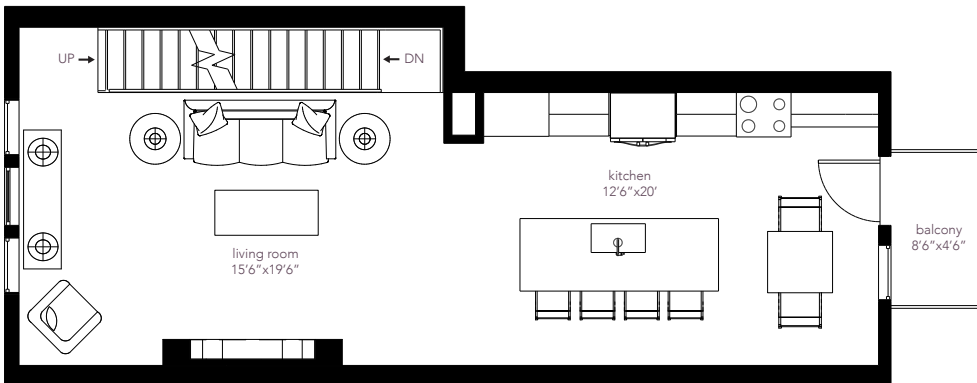

Floor Plan B

2 beds | 2 baths | 1,715-1,810 sf

— ZUNI —
FORTY FOURTH

level 4

level 3

level 2

level 1