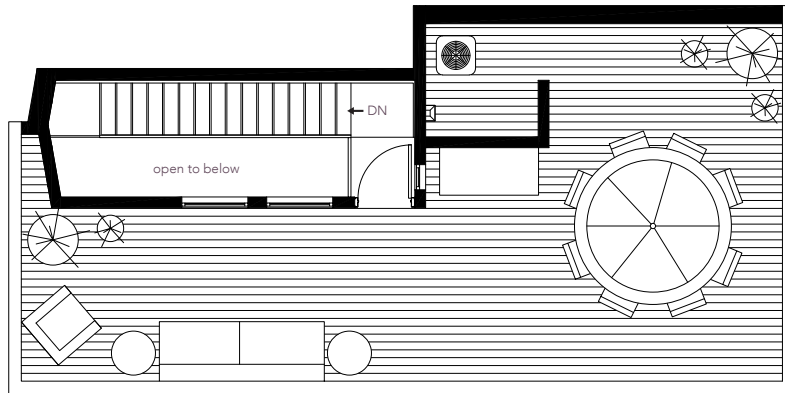

# Floor Plan C

3 beds | 3.5 baths | 1,856-2,024 sf

— ZUNI —  
FORTY FOURTH

level 4

level 3

level 2

level 1