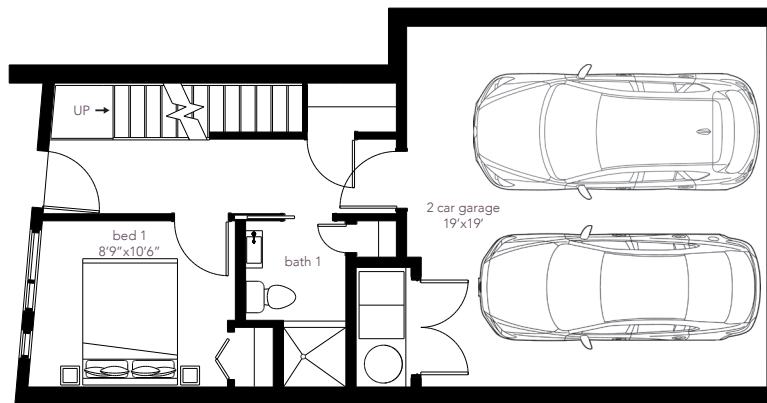

# Floor Plan C

3 beds | 3.5 baths | 1,856-2,024 sf

— ZUNI —  
FORTY FOURTH

level 4

level 3

level 2

level 1