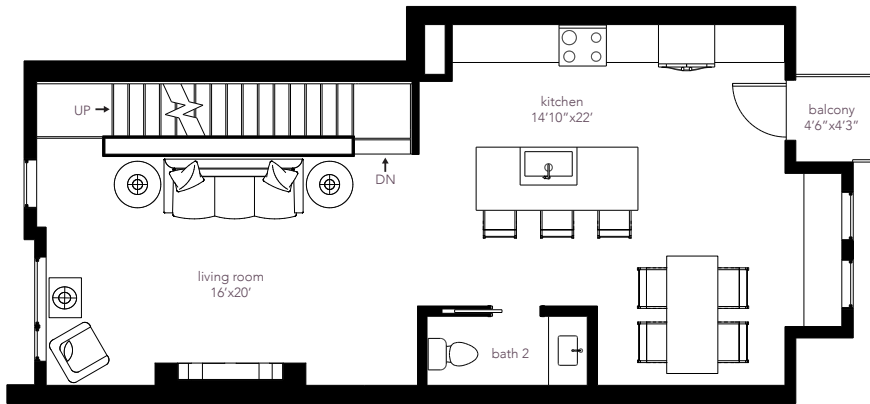

# Floor Plan C

3 beds | 3.5 baths | 1,856-2,024 sf

— ZUNI —  
FORTY FOURTH

level 4

level 3

level 2

level 1