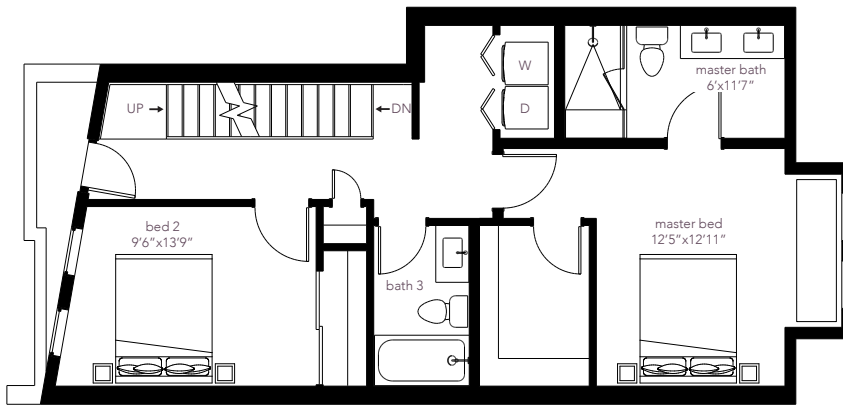

# Floor Plan C

3 beds | 3.5 baths | 1,856-2,024 sf

— ZUNI —  
FORTY FOURTH

level 4

level 3

level 2

level 1