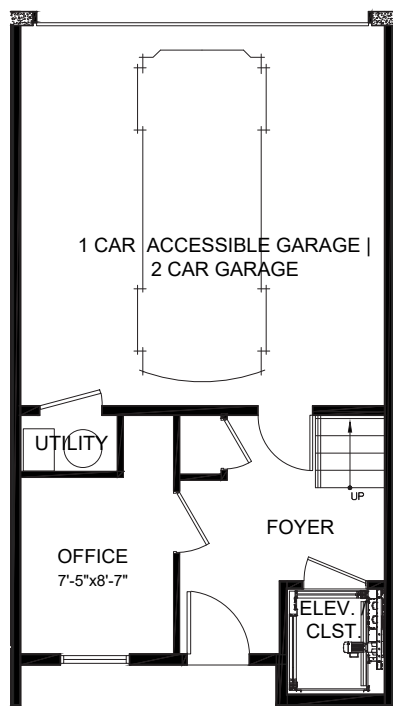

# 3400 WEST

PLAN G # 3408 | 3410 | 3412

2 beds | 3 baths | 1683 sf

milehimodern  
the coolest homes in town

LEVEL 1

242 SF

LEVEL 2

619 SF

LEVEL 3

650 SF

LEVEL 4

172 SF