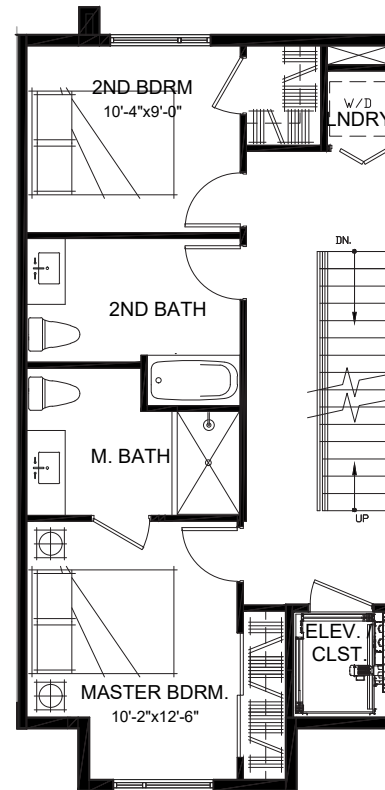

# 3400 WEST

PLAN G # 3408 | 3410 | 3412

2 beds | 3 baths | 1683 sf

milehimodern  
the coolest homes in town

LEVEL 1

242 SF

LEVEL 2

619 SF

LEVEL 3

650 SF

LEVEL 4

172 SF