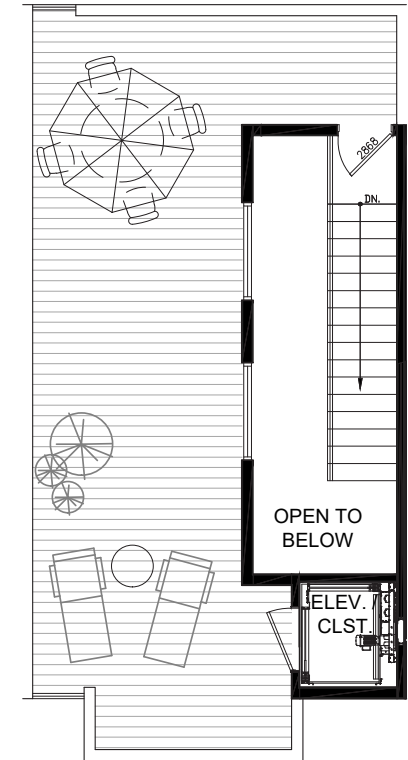

# 3400 WEST

PLAN G # 3408 | 3410 | 3412

2 beds | 3 baths | 1683 sf

milehimodern  
the coolest homes in town

LEVEL 1

242 SF

LEVEL 2

619 SF

LEVEL 3

650 SF

LEVEL 4

172 SF