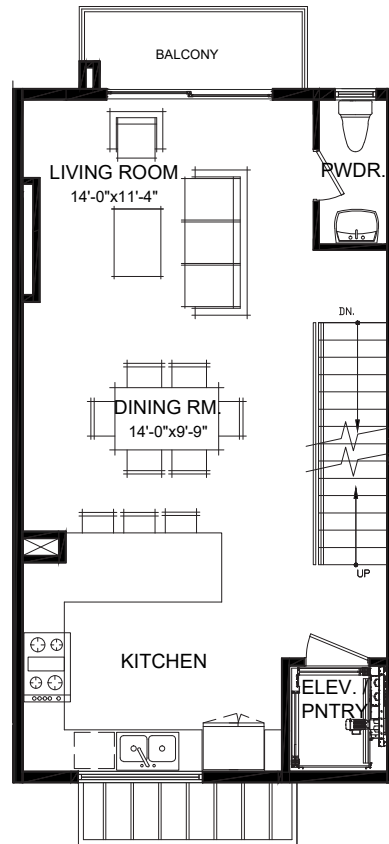

# 3400 WEST

PLAN G # 3408 | 3410 | 3412

2 beds | 3 baths | 1683 sf

milehimodern  
the coolest homes in town

LEVEL 1

242 SF

LEVEL 2

619 SF

LEVEL 3

650 SF

LEVEL 4

172 SF