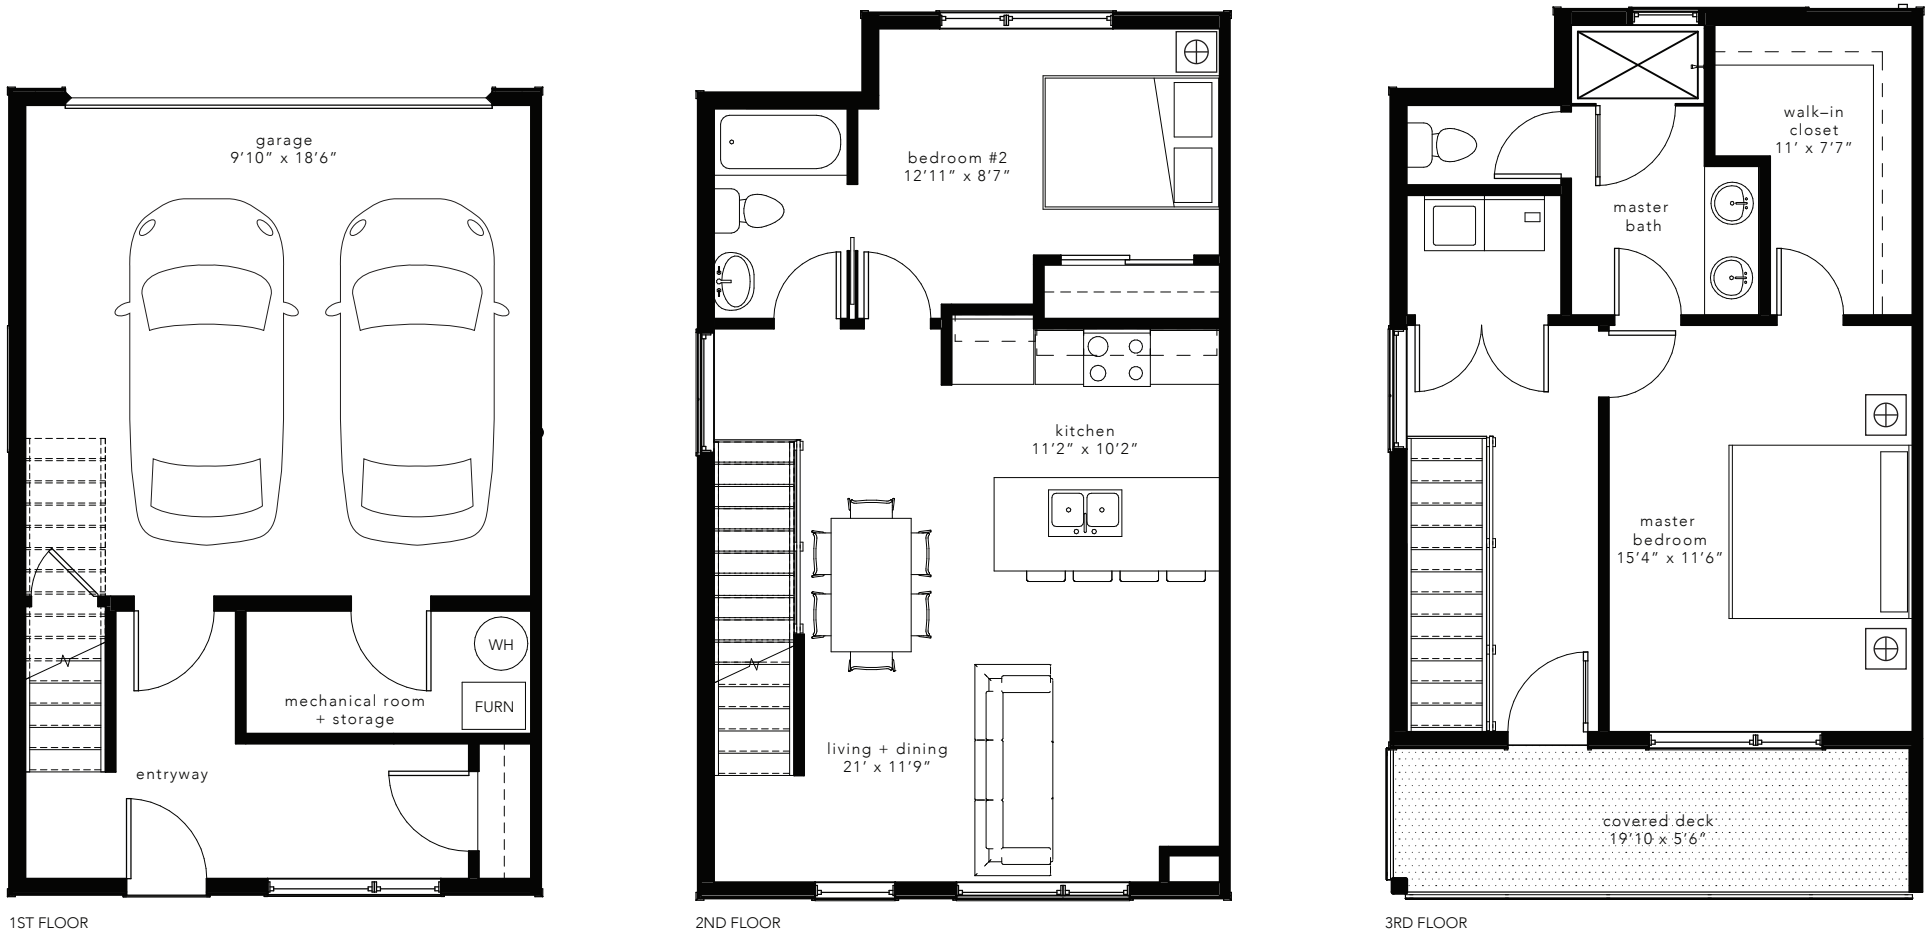

aspen

2 bed // 2 bath // 1,365 sqft // 2 car garage

units // 1154, 1164, 1171, 1172, 1182, 1183, 1186, 1194, 1196, 1204, 1206, 1214, 1216, 1224

milehimodern
the coolest homes in town

*This material is based upon information that we consider reliable, but because it has been supplied by third parties we cannot represent its accuracy. Plans and finishes are subject to change, including price, or withdrawal without notice. All dimensions and square footages are approximate based upon plans provided. ©MileHiModern All Rights Reserved, MileHiModern® is a licensed trademark, An Equal Opportunity Company, Equal Housing Opportunity. 🏠