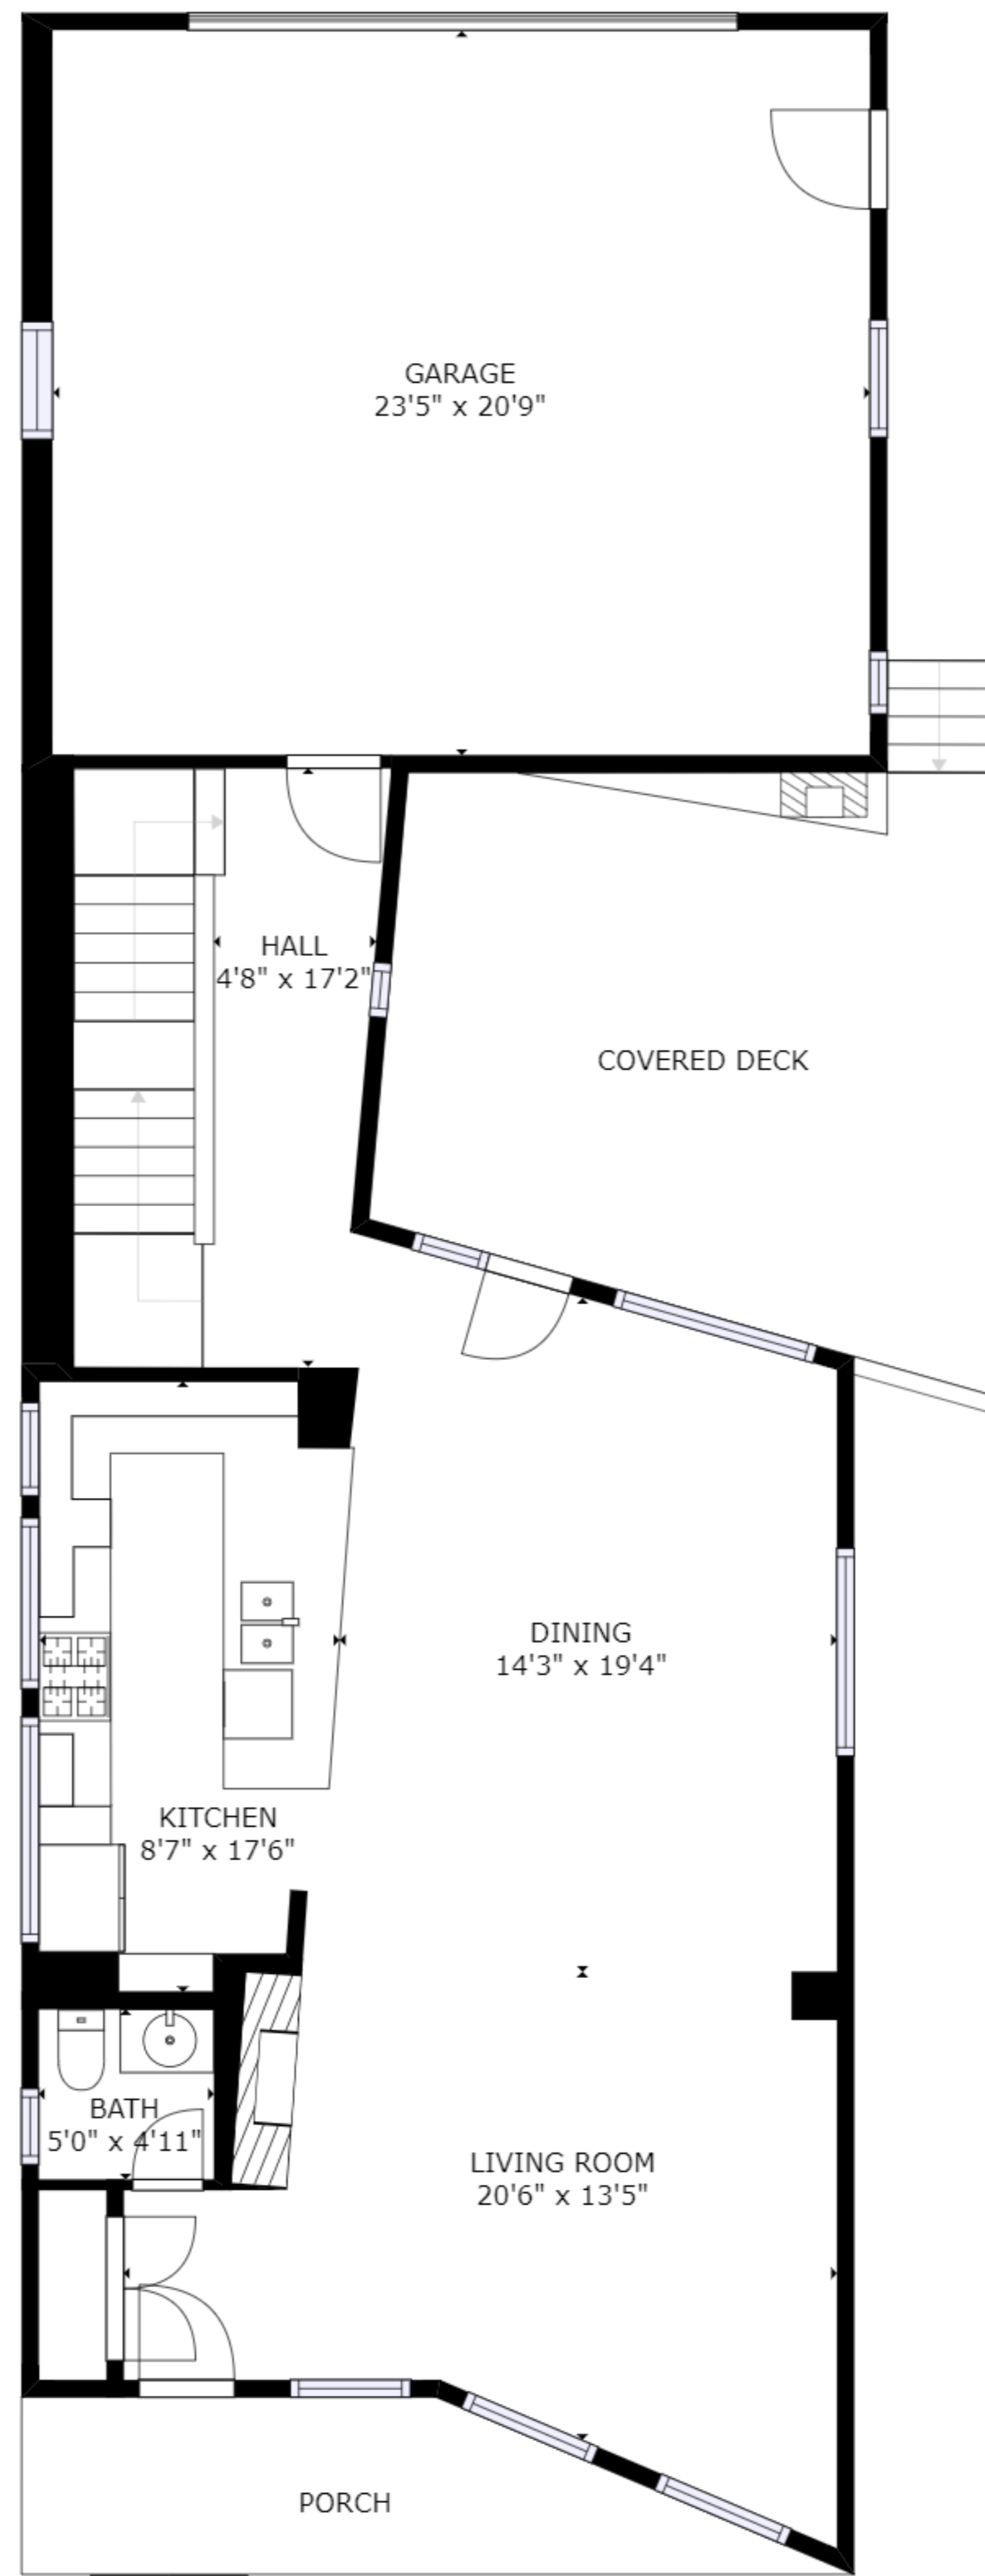

FLOOR 1

FLOOR 2

FLOOR 3

GROSS INTERNAL AREA  
 FLOOR 1: 788 sq. ft, FLOOR 2: 863 sq. ft  
 FLOOR 3: 1365 sq. ft, EXCLUDED AREAS:  
 GARAGE: 488 sq. ft  
 TOTAL: 3016 sq. ft

SIZES AND DIMENSIONS ARE APPROXIMATE, ACTUAL MAY VARY.