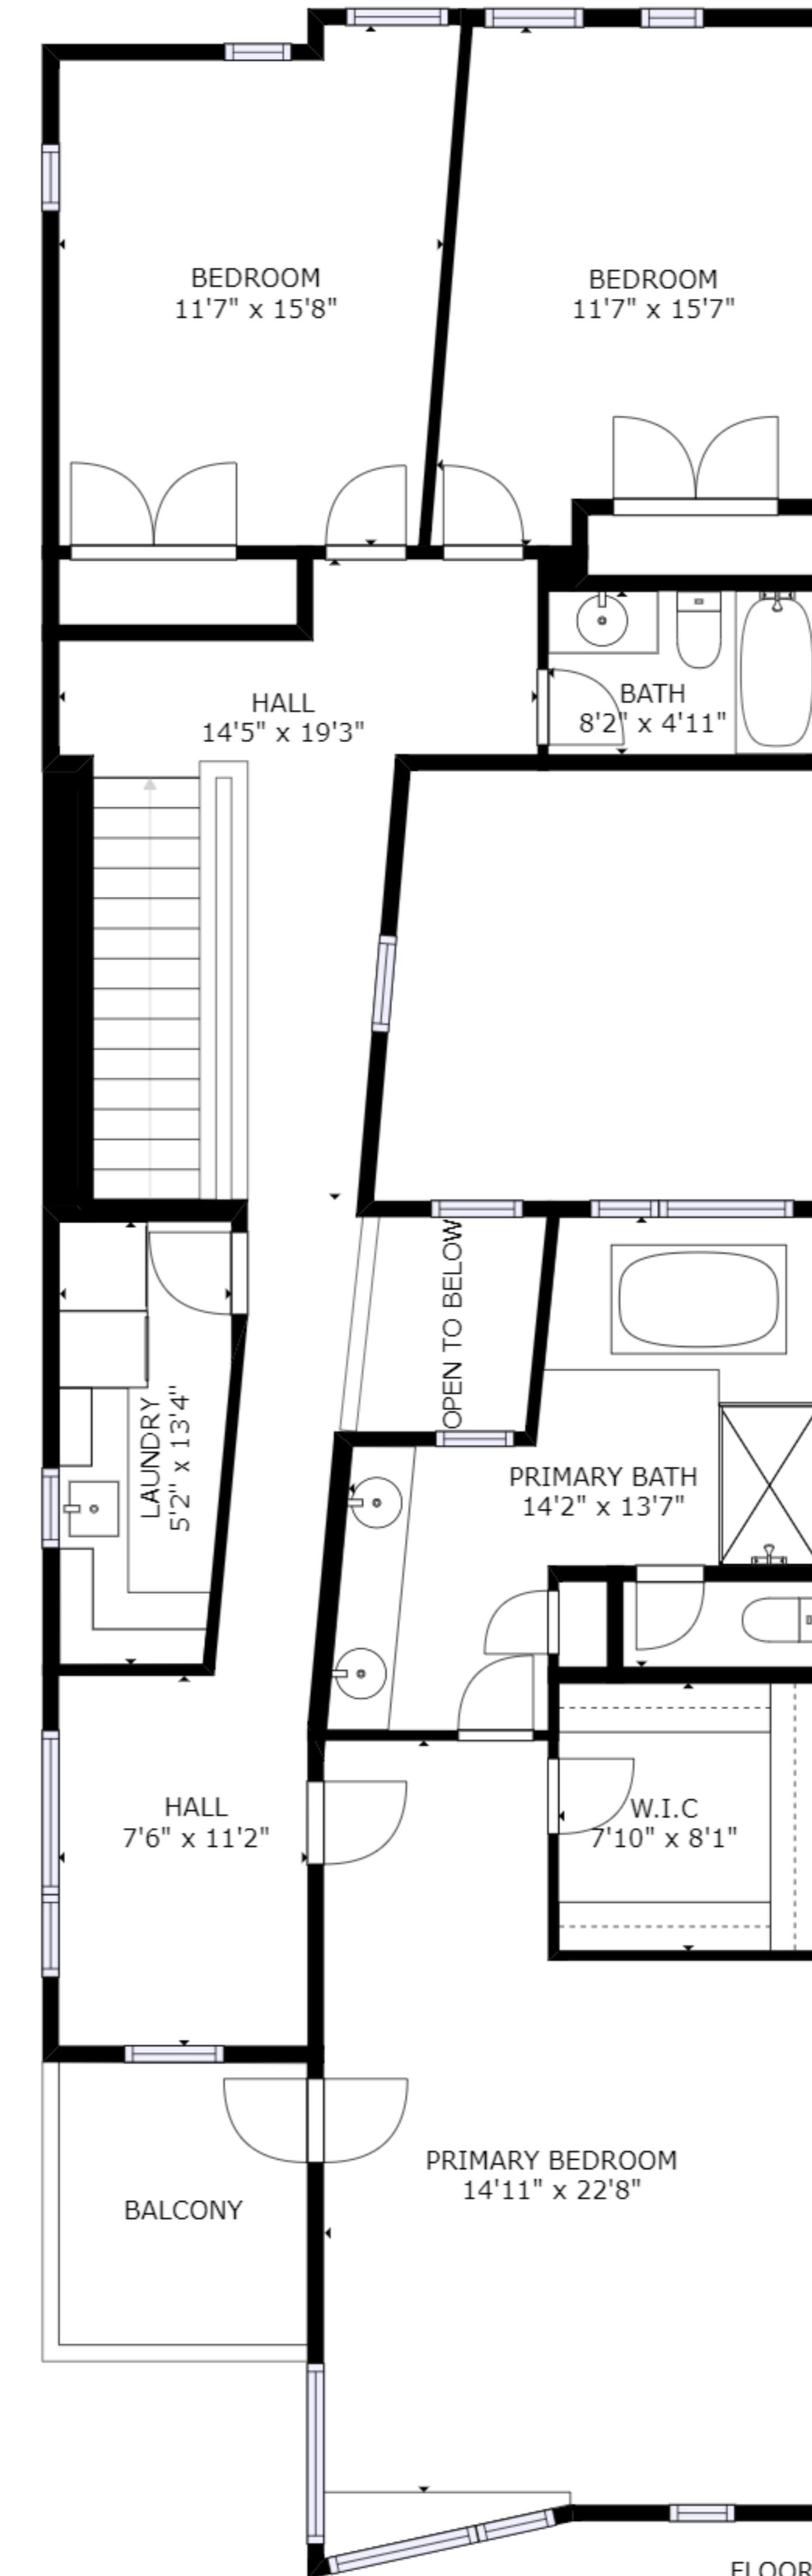

FLOOR 1

FLOOR 2

FLOOR 3

GROSS INTERNAL AREA  
 FLOOR 1: 788 sq. ft, FLOOR 2: 863 sq. ft  
 FLOOR 3: 1365 sq. ft, EXCLUDED AREAS:  
 GARAGE: 488 sq. ft  
 TOTAL: 3016 sq. ft

SIZES AND DIMENSIONS ARE APPROXIMATE, ACTUAL MAY VARY.