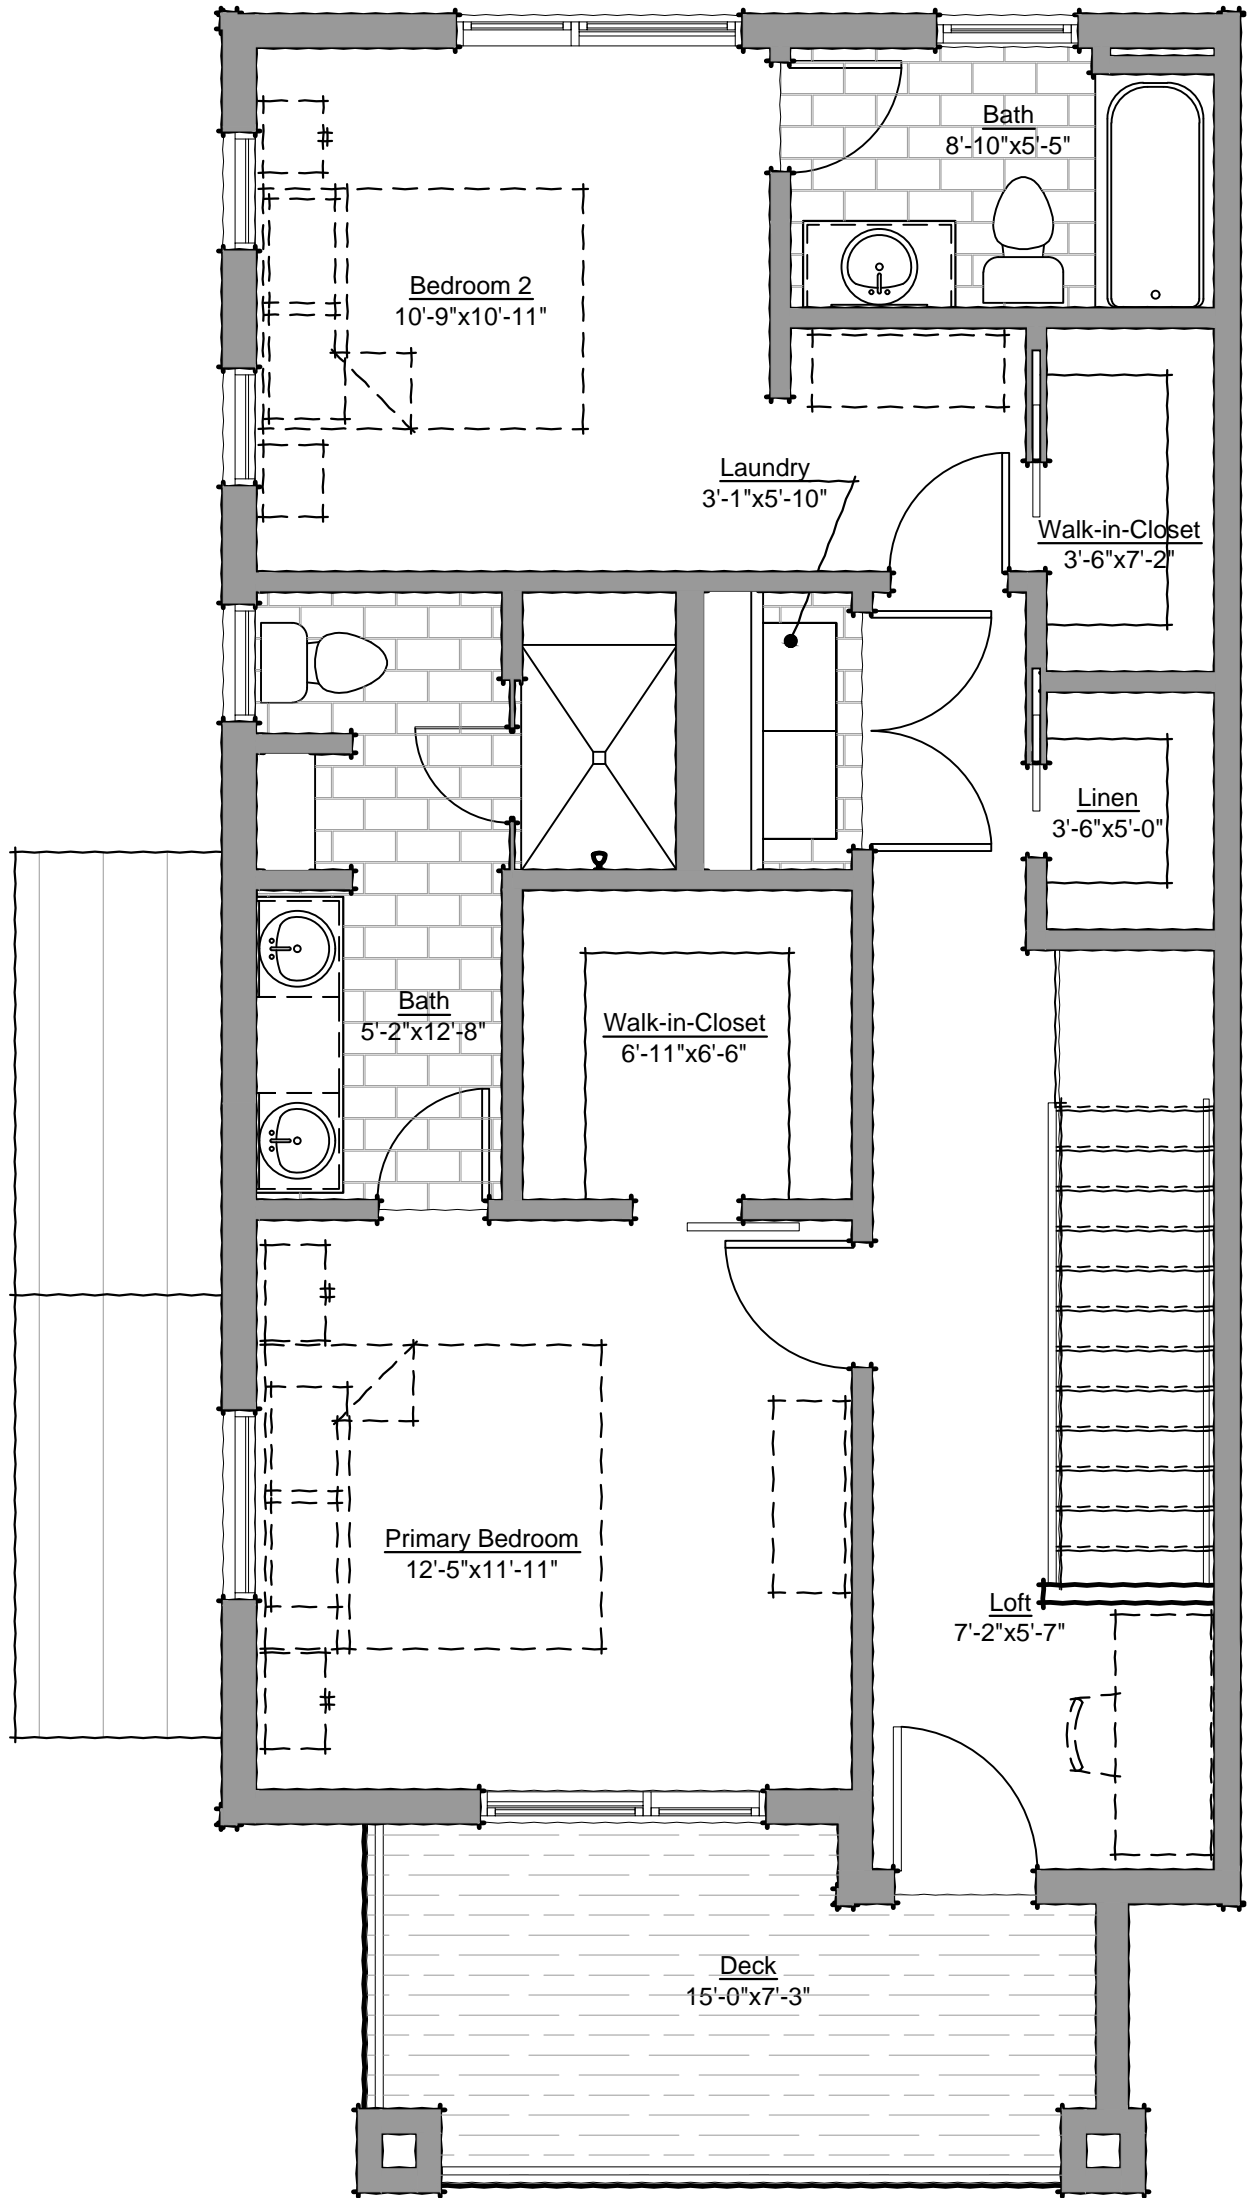

Aspen Floorplan

2 Bed / 3 Bath + Office

1,786 Finished Square Feet

ASPEN GROUND FLOOR

ASPEN MAIN FLOOR

ASPEN UPPER FLOOR

Birch Floorplan

3 Bed / 4 Bath + Office

1,969 Finished Square Feet

BIRCH GROUND FLOOR

BIRCH MAIN FLOOR

BIRCH UPPER FLOOR

Cedar Floorplan

4 Bed / 4 Bath + Office

1,969 Finished Square Feet

CEDAR GROUND FLOOR

CEDAR MAIN FLOOR

CEDAR UPPER FLOOR

Maple Floorplan

3 Bed / 4 Bath + Office

2,066 Finished Square Feet

MAPLE GROUND FLOOR

MAPLE MAIN FLOOR

MAPLE UPPER FLOOR

Oak Floorplan

4 Bed / 4 Bath + Office

Main Floor Primary Suite

2,230 Finished Square Feet

OAK MAIN FLOOR

OAK UPPER FLOOR

Spruce Floorplan

2 Bed / 4 Bath + Office