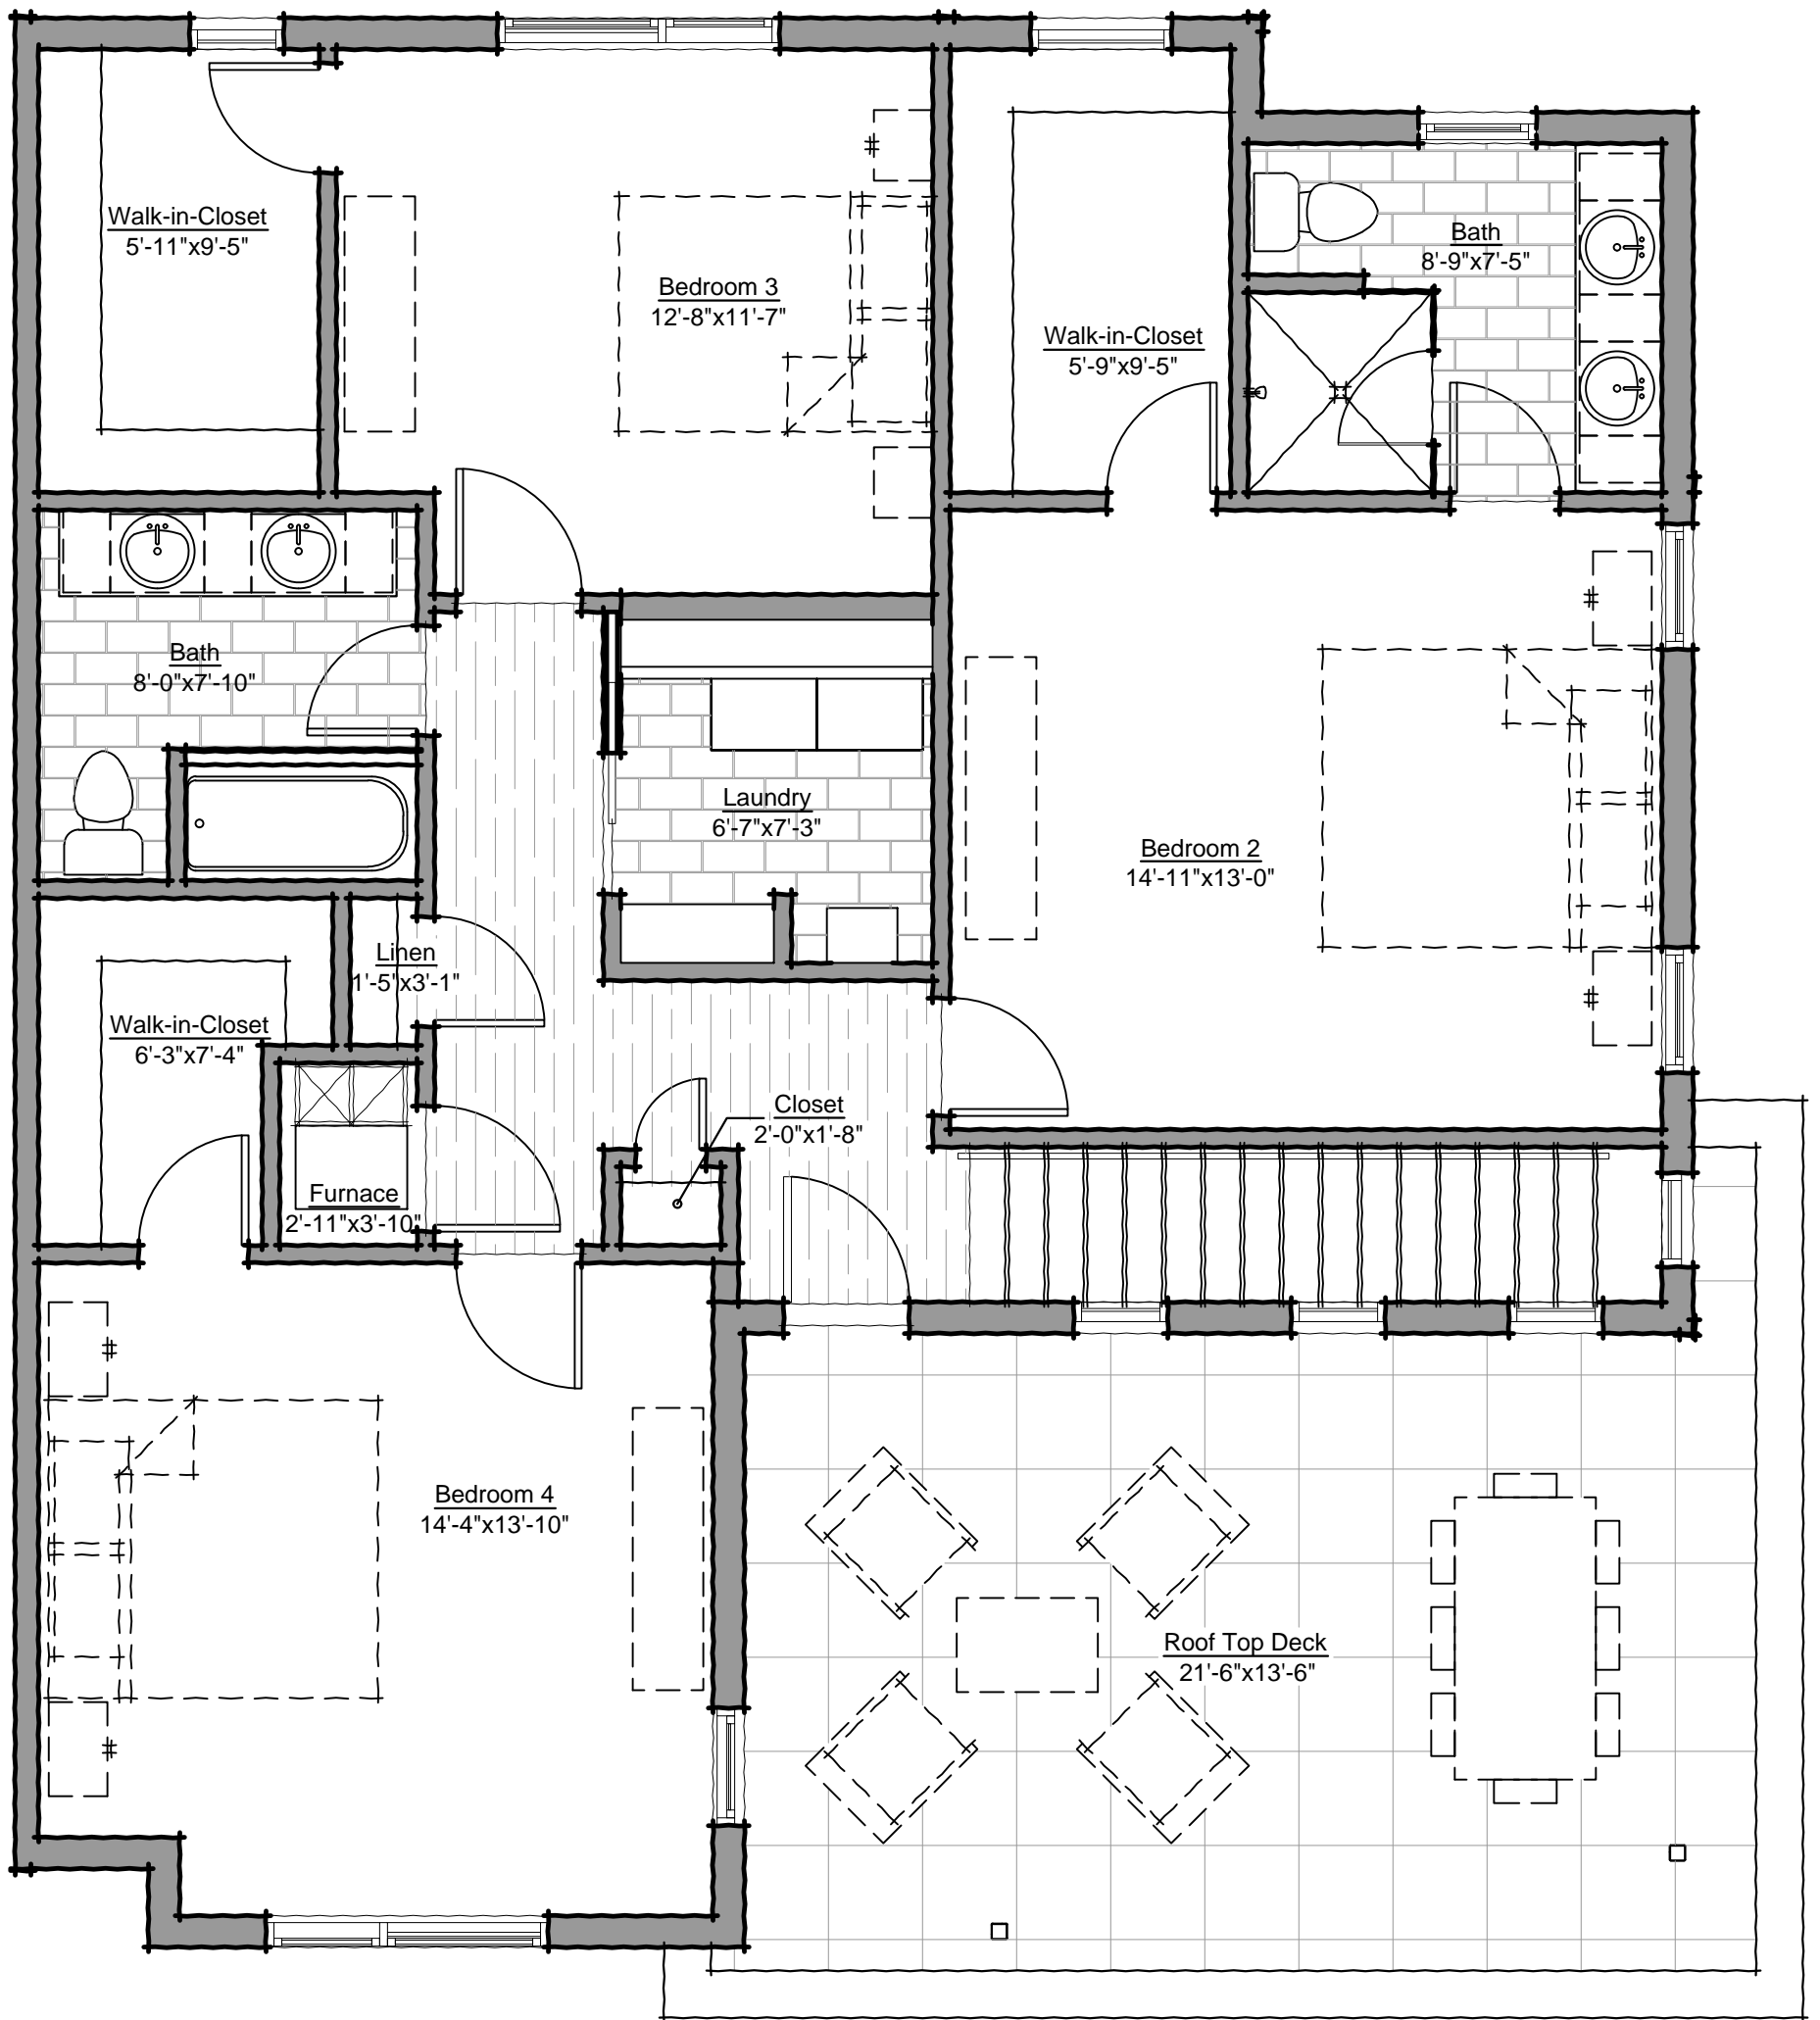

1,969 Finished Square Feet

BIRCH GROUND FLOOR

BIRCH MAIN FLOOR

BIRCH UPPER FLOOR

Cedar Floorplan

4 Bed / 4 Bath + Office

1,969 Finished Square Feet

CEDAR GROUND FLOOR

CEDAR MAIN FLOOR

CEDAR UPPER FLOOR

Maple Floorplan

3 Bed / 4 Bath + Office

2,066 Finished Square Feet

MAPLE GROUND FLOOR

MAPLE MAIN FLOOR

MAPLE UPPER FLOOR

Oak Floorplan

4 Bed / 4 Bath + Office

Main Floor Primary Suite

2,230 Finished Square Feet

OAK MAIN FLOOR

OAK UPPER FLOOR

Spruce Floorplan

2 Bed / 4 Bath + Office

1,932 Finished Square Feet

SPRUCE GROUND FLOOR

Spruce Floorplan

2 Bed / 4 Bath + Office

1,932 Finished Square Feet

SPRUCE GROUND FLOOR

SPRUCE MAIN FLOOR

SPRUCE UPPER FLOOR