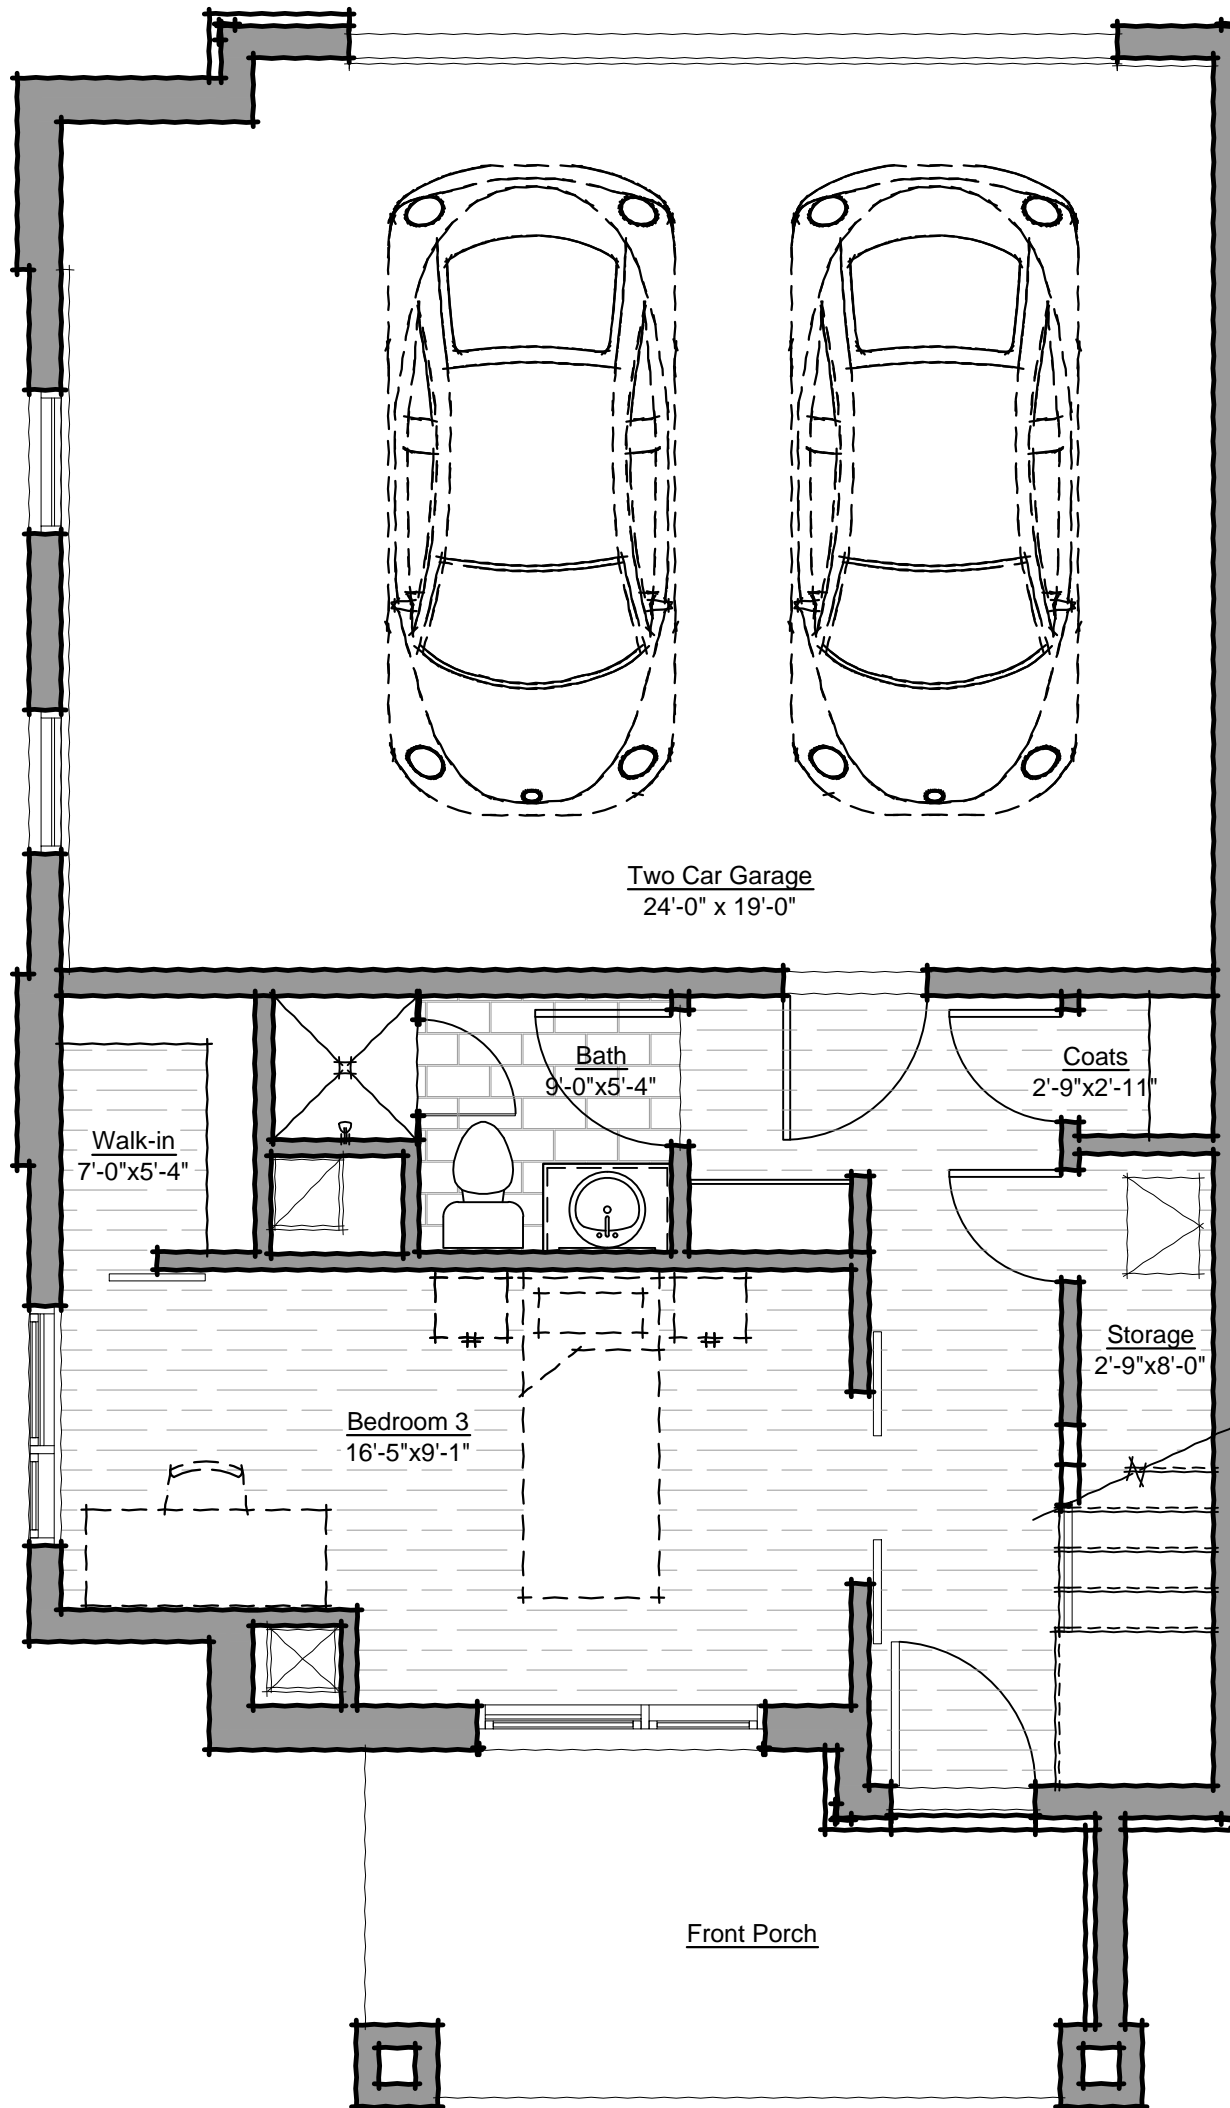

Aspen Floorplan

2 Bed / 3 Bath + Office

1,786 Finished Square Feet

ASPEN GROUND FLOOR

ASPEN MAIN FLOOR

ASPEN UPPER FLOOR

Birch Floorplan

3 Bed / 4 Bath + Office

1,969 Finished Square Feet

BIRCH GROUND FLOOR

BIRCH MAIN FLOOR

BIRCH UPPER FLOOR

Cedar Floorplan

4 Bed / 4 Bath + Office

1,969 Finished Square Feet

CEDAR GROUND FLOOR

CEDAR MAIN FLOOR

CEDAR UPPER FLOOR

Maple Floorplan

3 Bed / 4 Bath + Office

2,066 Finished Square Feet

MAPLE GROUND FLOOR

MAPLE MAIN FLOOR

MAPLE UPPER FLOOR

Oak Floorplan

4 Bed / 4 Bath + Office

Main Floor Primary Suite

2,230 Finished Square Feet

OAK MAIN FLOOR

OAK UPPER FLOOR

Spruce Floorplan

2 Bed / 4 Bath + Office