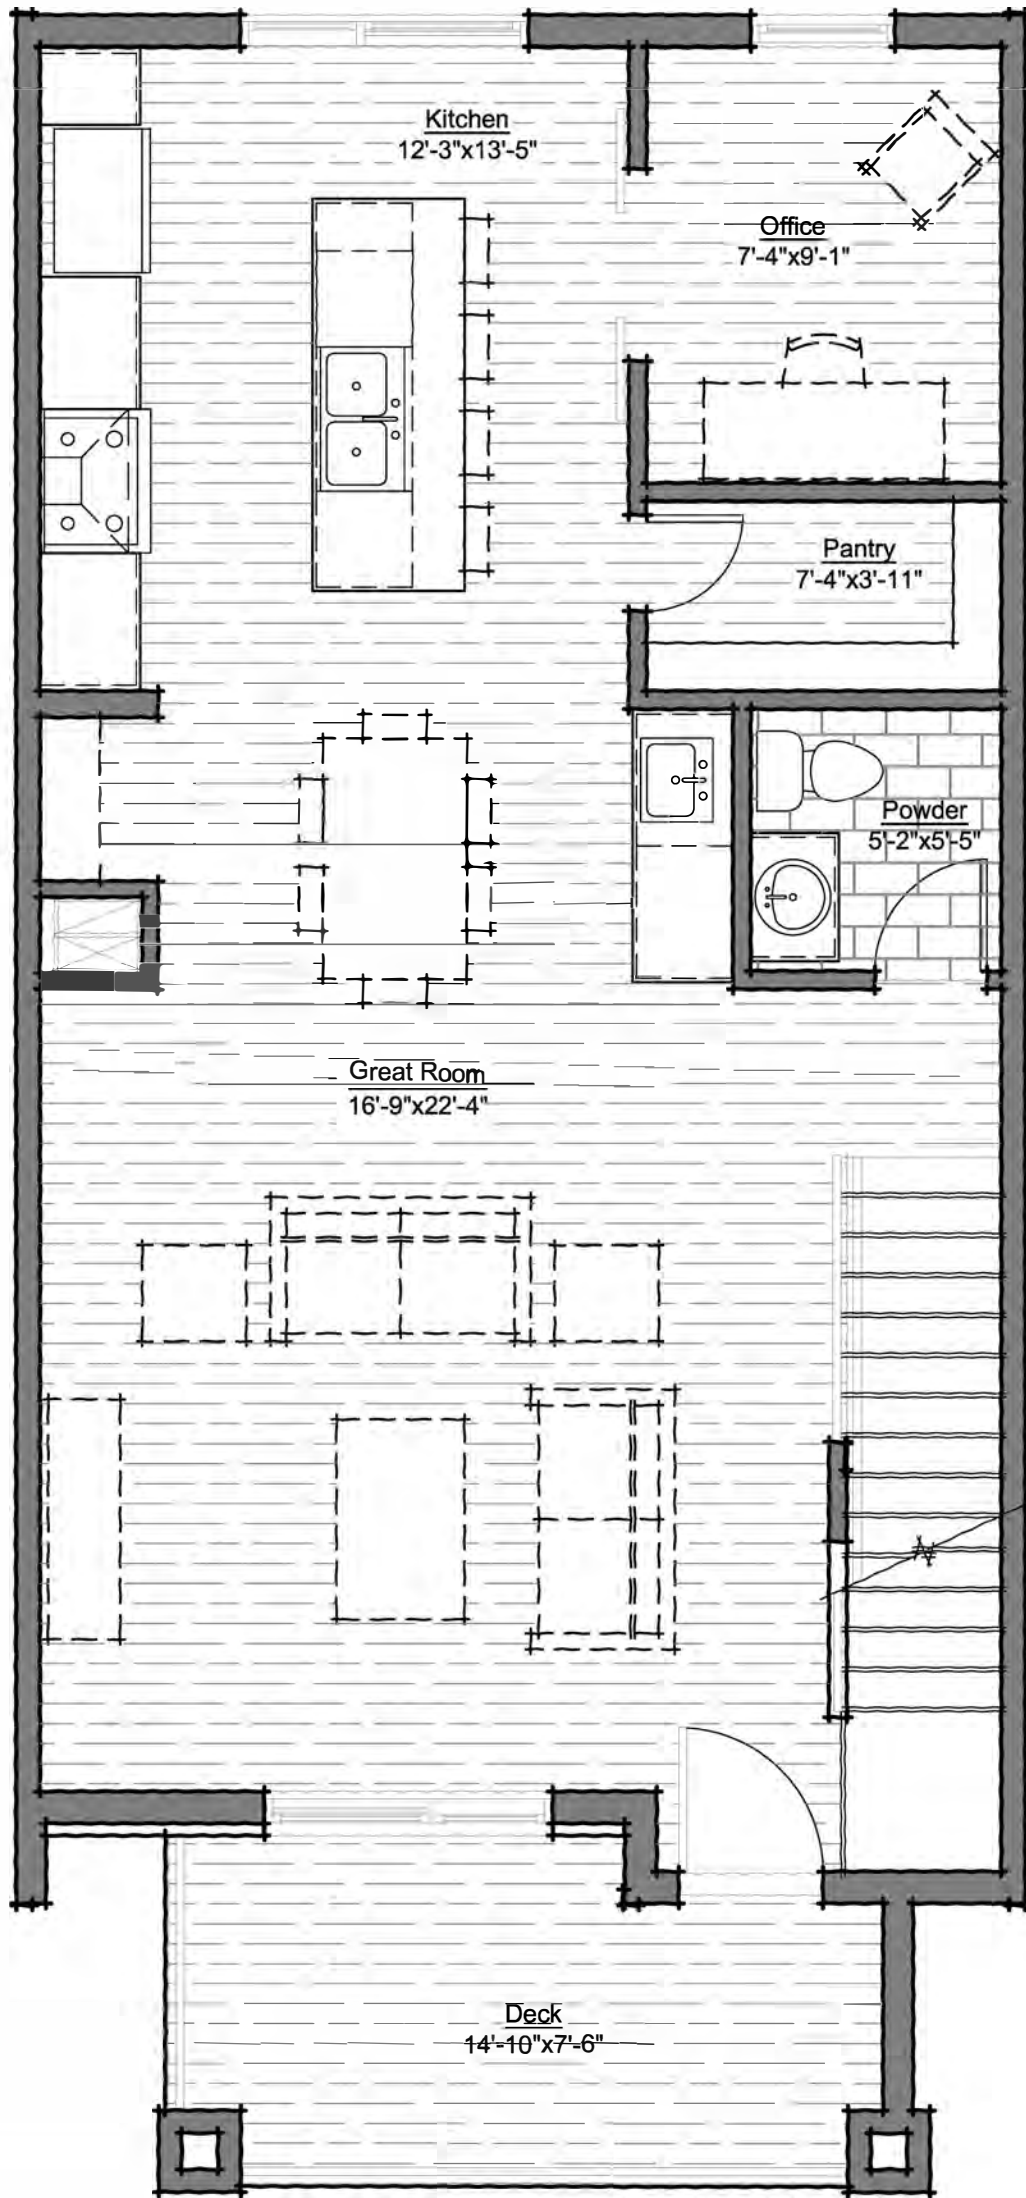

Aspen Floorplan

2 Bed / 3 Bath + Office

1,786 Finished Square Feet

ASPEN GROUND FLOOR

ASPEN MAIN FLOOR

ASPEN UPPER FLOOR

Birch Floorplan

3 Bed / 4 Bath + Office

1,969 Finished Square Feet

BIRCH GROUND FLOOR

BIRCH MAIN FLOOR

BIRCH UPPER FLOOR

Cedar Floorplan

4 Bed / 4 Bath + Office

1,969 Finished Square Feet

CEDAR GROUND FLOOR

CEDAR MAIN FLOOR

CEDAR UPPER FLOOR

Maple Floorplan

3 Bed / 4 Bath + Office

2,066 Finished Square Feet

MAPLE GROUND FLOOR

MAPLE MAIN FLOOR

MAPLE UPPER FLOOR

Oak Floorplan

4 Bed / 4 Bath + Office

Main Floor Primary Suite

2,230 Finished Square Feet

OAK MAIN FLOOR

OAK UPPER FLOOR

Spruce Floorplan

2 Bed / 4 Bath + Office