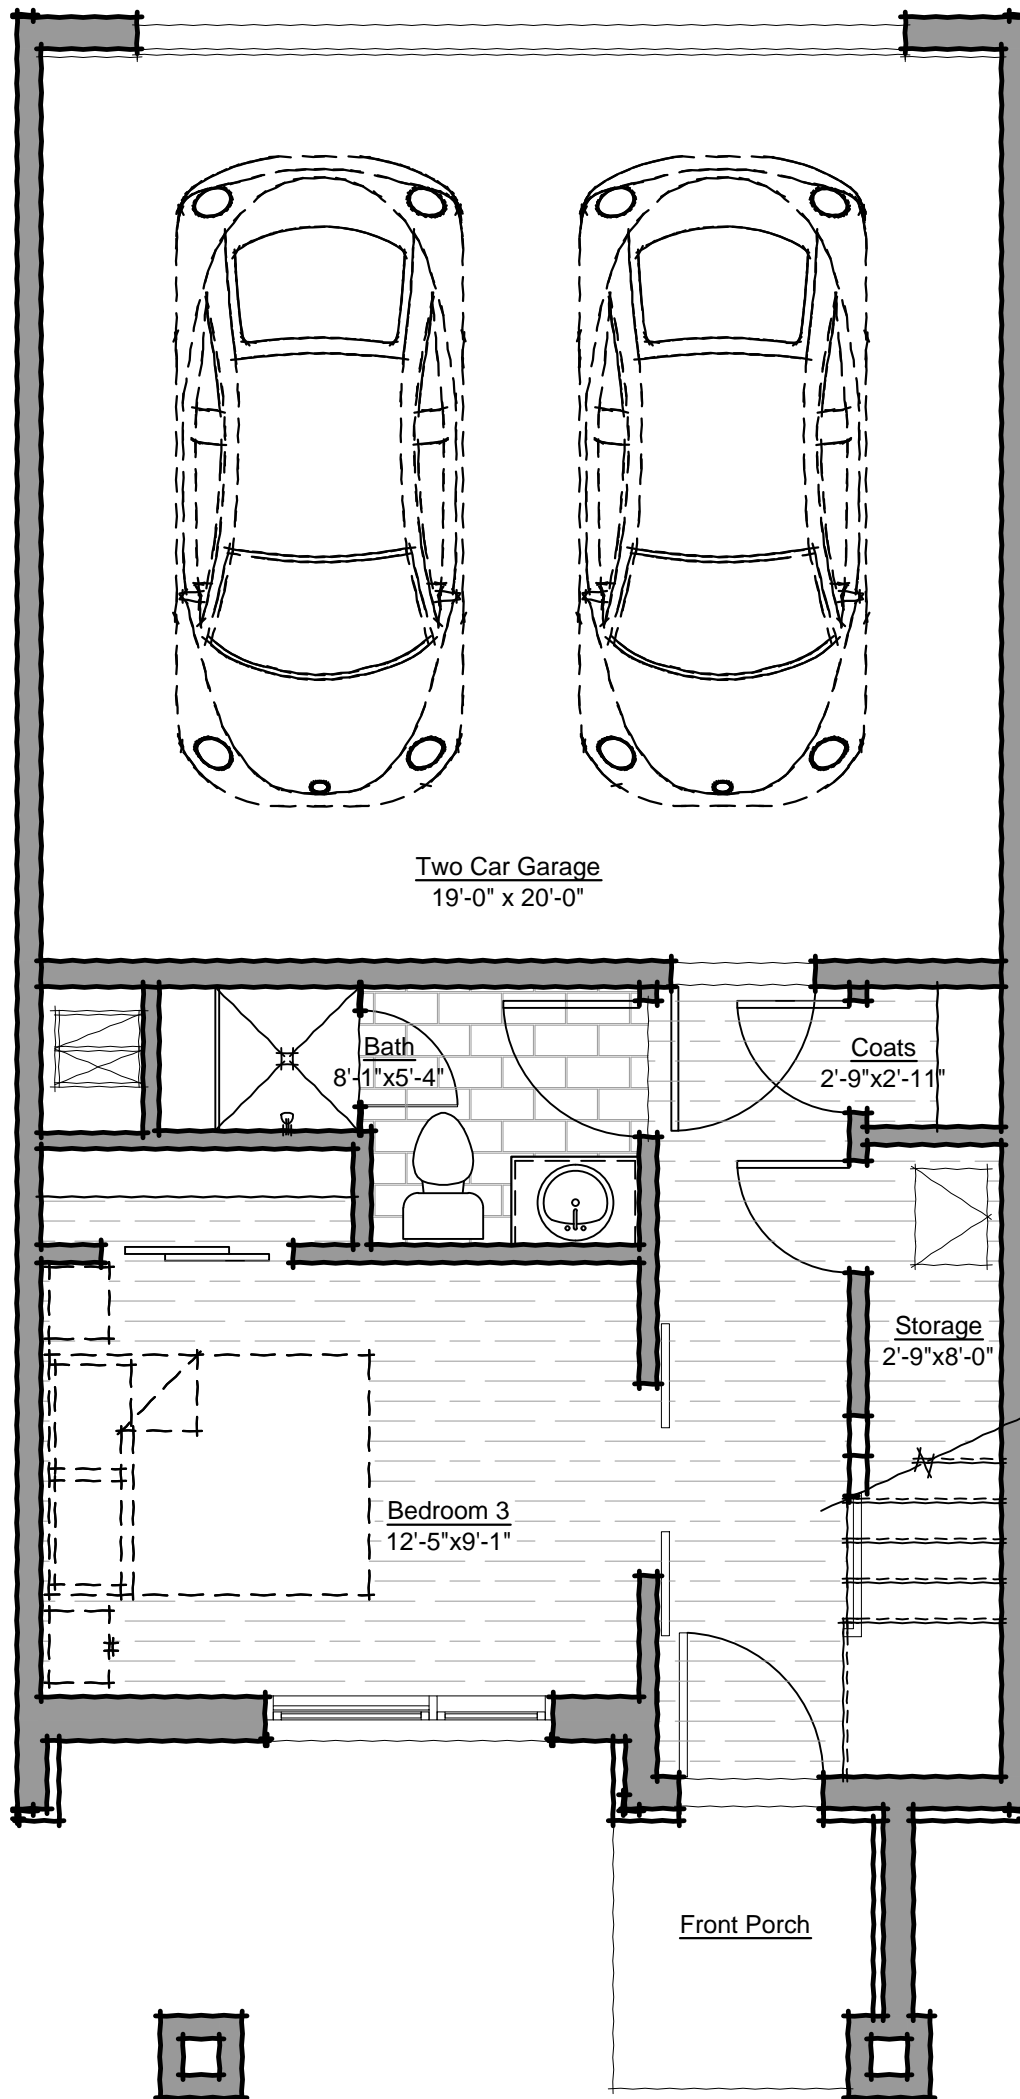

Aspen Floorplan

2 Bed / 3 Bath + Office

1,786 Finished Square Feet

ASPEN GROUND FLOOR

ASPEN MAIN FLOOR

ASPEN UPPER FLOOR

Birch Floorplan

3 Bed / 4 Bath + Office

1,969 Finished Square Feet

BIRCH GROUND FLOOR

BIRCH MAIN FLOOR

BIRCH UPPER FLOOR

Cedar Floorplan

4 Bed / 4 Bath + Office

1,969 Finished Square Feet

CEDAR GROUND FLOOR

CEDAR MAIN FLOOR

CEDAR UPPER FLOOR

Maple Floorplan

3 Bed / 4 Bath + Office

2,066 Finished Square Feet

MAPLE GROUND FLOOR

MAPLE MAIN FLOOR

MAPLE UPPER FLOOR

Oak Floorplan

4 Bed / 4 Bath + Office

Main Floor Primary Suite

2,230 Finished Square Feet

OAK MAIN FLOOR

OAK UPPER FLOOR

Spruce Floorplan

2 Bed / 4 Bath + Office