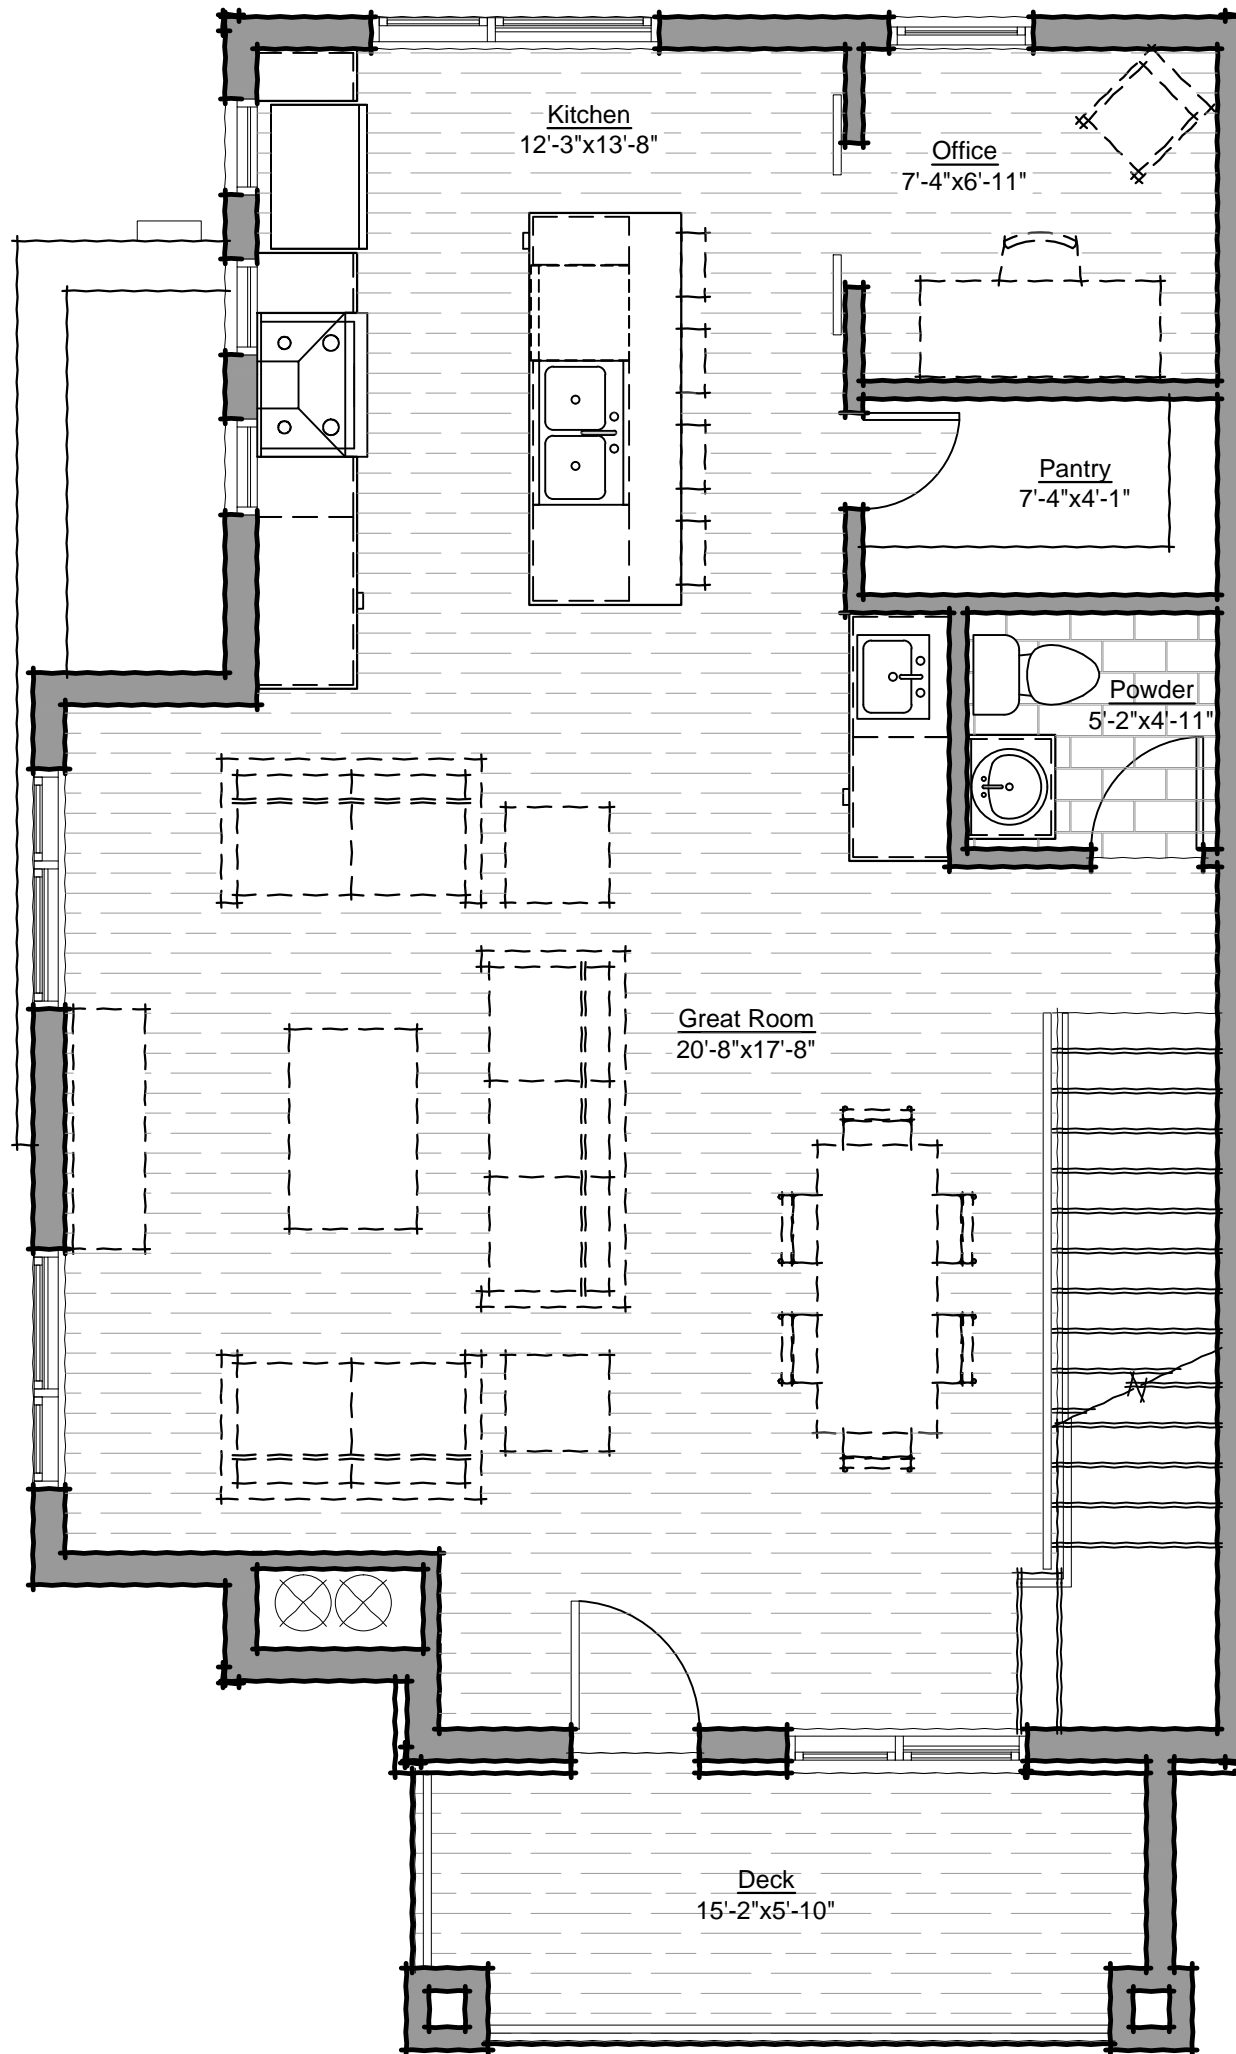

Aspen Floorplan

2 Bed / 3 Bath + Office

1,786 Finished Square Feet

ASPEN GROUND FLOOR

ASPEN MAIN FLOOR

ASPEN UPPER FLOOR

Birch Floorplan

3 Bed / 4 Bath + Office

1,969 Finished Square Feet

BIRCH GROUND FLOOR

BIRCH MAIN FLOOR

BIRCH UPPER FLOOR

Cedar Floorplan

4 Bed / 4 Bath + Office

1,969 Finished Square Feet

CEDAR GROUND FLOOR

Oak Floorplan

4 Bed / 4 Bath + Office

Main Floor Primary Suite

2,230 Finished Square Feet

OAK MAIN FLOOR

OAK UPPER FLOOR

Spruce Floorplan

2 Bed / 4 Bath + Office

1,932 Finished Square Feet

SPRUCE GROUND FLOOR

Spruce Floorplan

2 Bed / 4 Bath + Office

1,932 Finished Square Feet

SPRUCE GROUND FLOOR

SPRUCE MAIN FLOOR

SPRUCE UPPER FLOOR