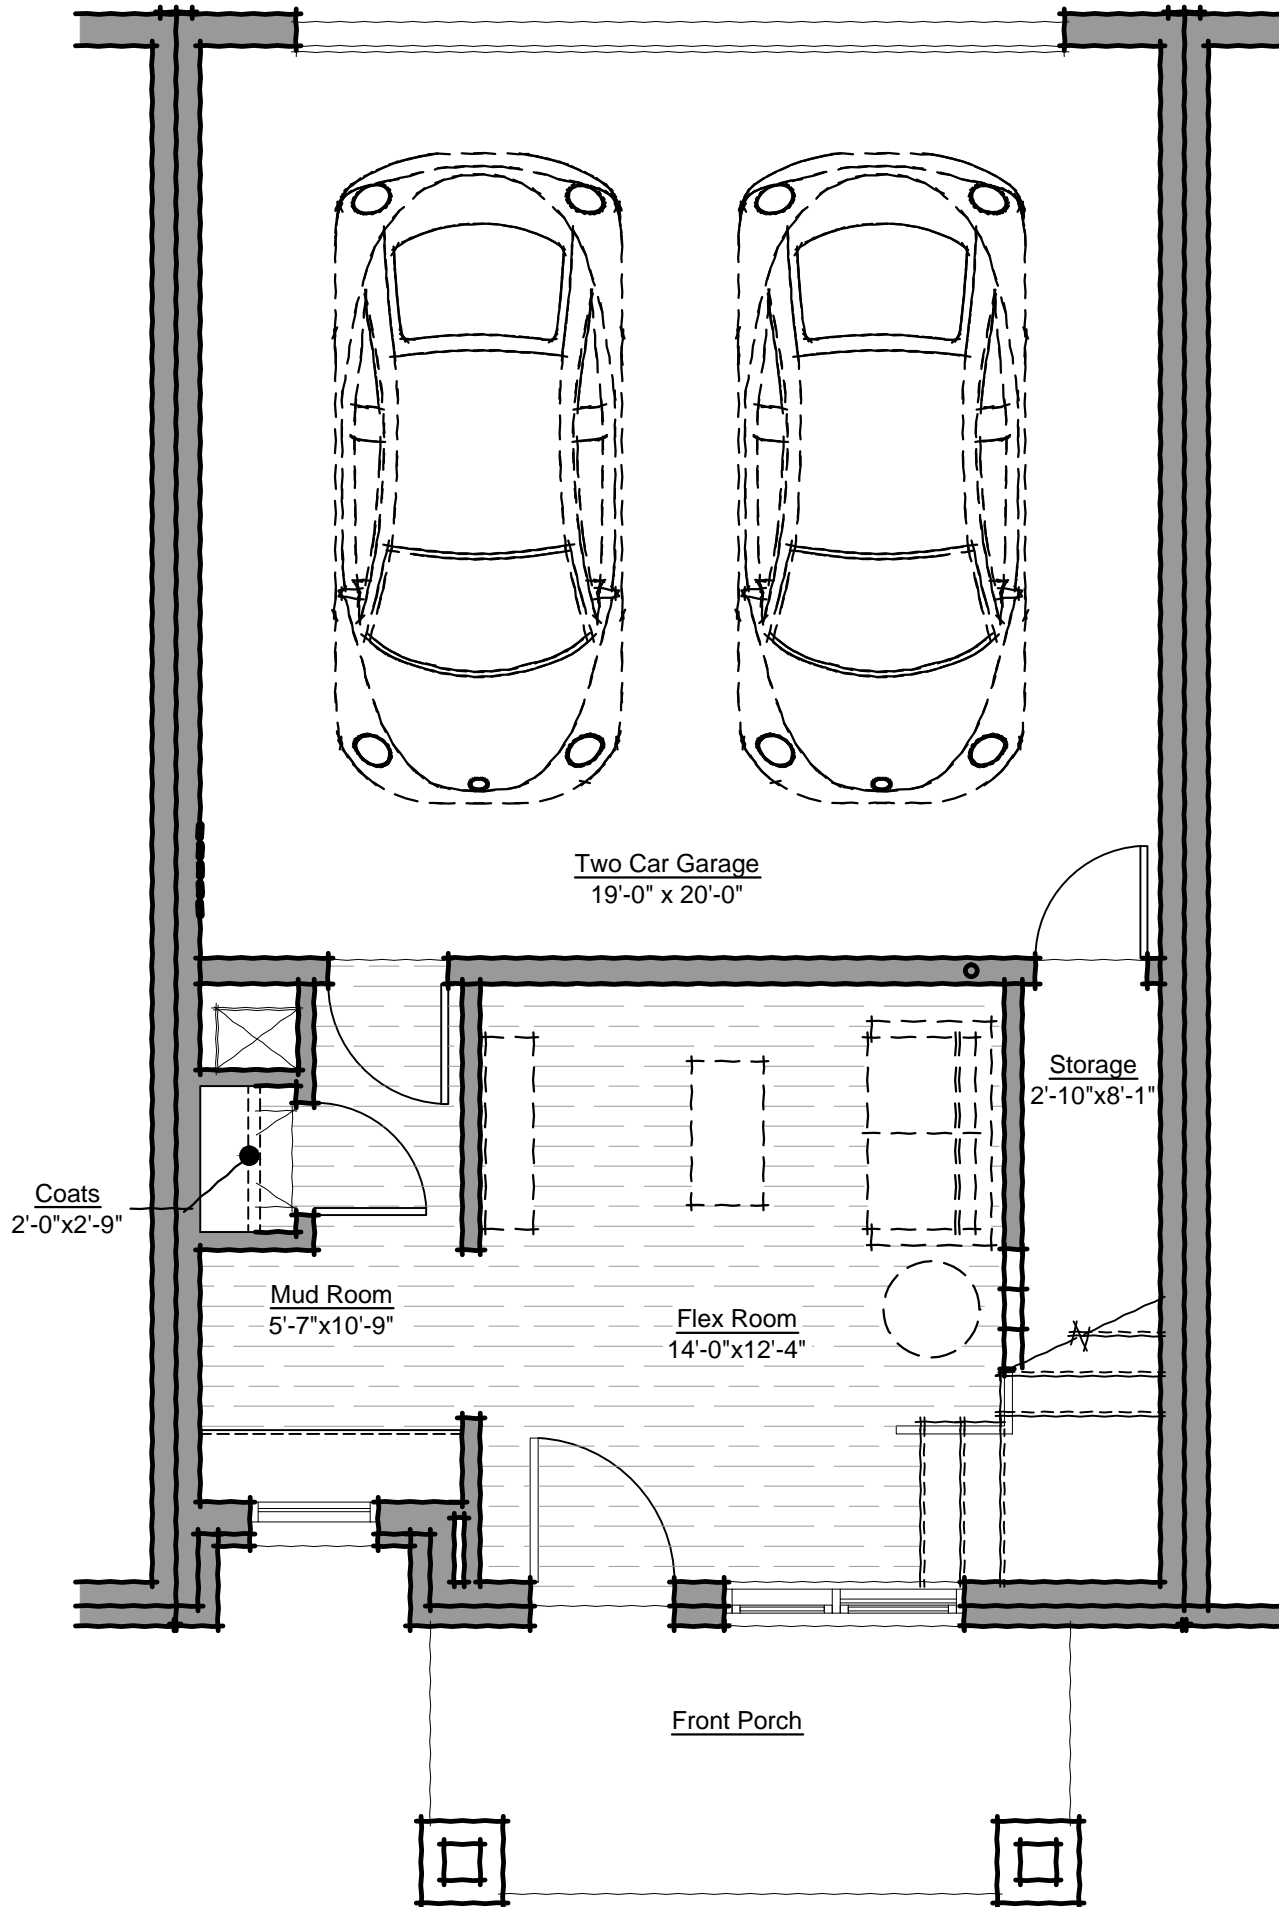

Aspen Floorplan

2 Bed / 3 Bath + Office

1,786 Finished Square Feet

ASPEN GROUND FLOOR

ASPEN MAIN FLOOR

ASPEN UPPER FLOOR

Birch Floorplan

3 Bed / 4 Bath + Office

1,969 Finished Square Feet

BIRCH GROUND FLOOR

BIRCH MAIN FLOOR

BIRCH UPPER FLOOR

Cedar Floorplan

4 Bed / 4 Bath + Office

1,969 Finished Square Feet

CEDAR GROUND FLOOR

CEDAR MAIN FLOOR

CEDAR UPPER FLOOR

Maple Floorplan

3 Bed / 4 Bath + Office

2,066 Finished Square Feet

MAPLE GROUND FLOOR

MAPLE MAIN FLOOR

MAPLE UPPER FLOOR

Oak Floorplan

4 Bed / 4 Bath + Office

Main Floor Primary Suite

2,230 Finished Square Feet

OAK MAIN FLOOR

OAK UPPER FLOOR

Spruce Floorplan

2 Bed / 4 Bath + Office