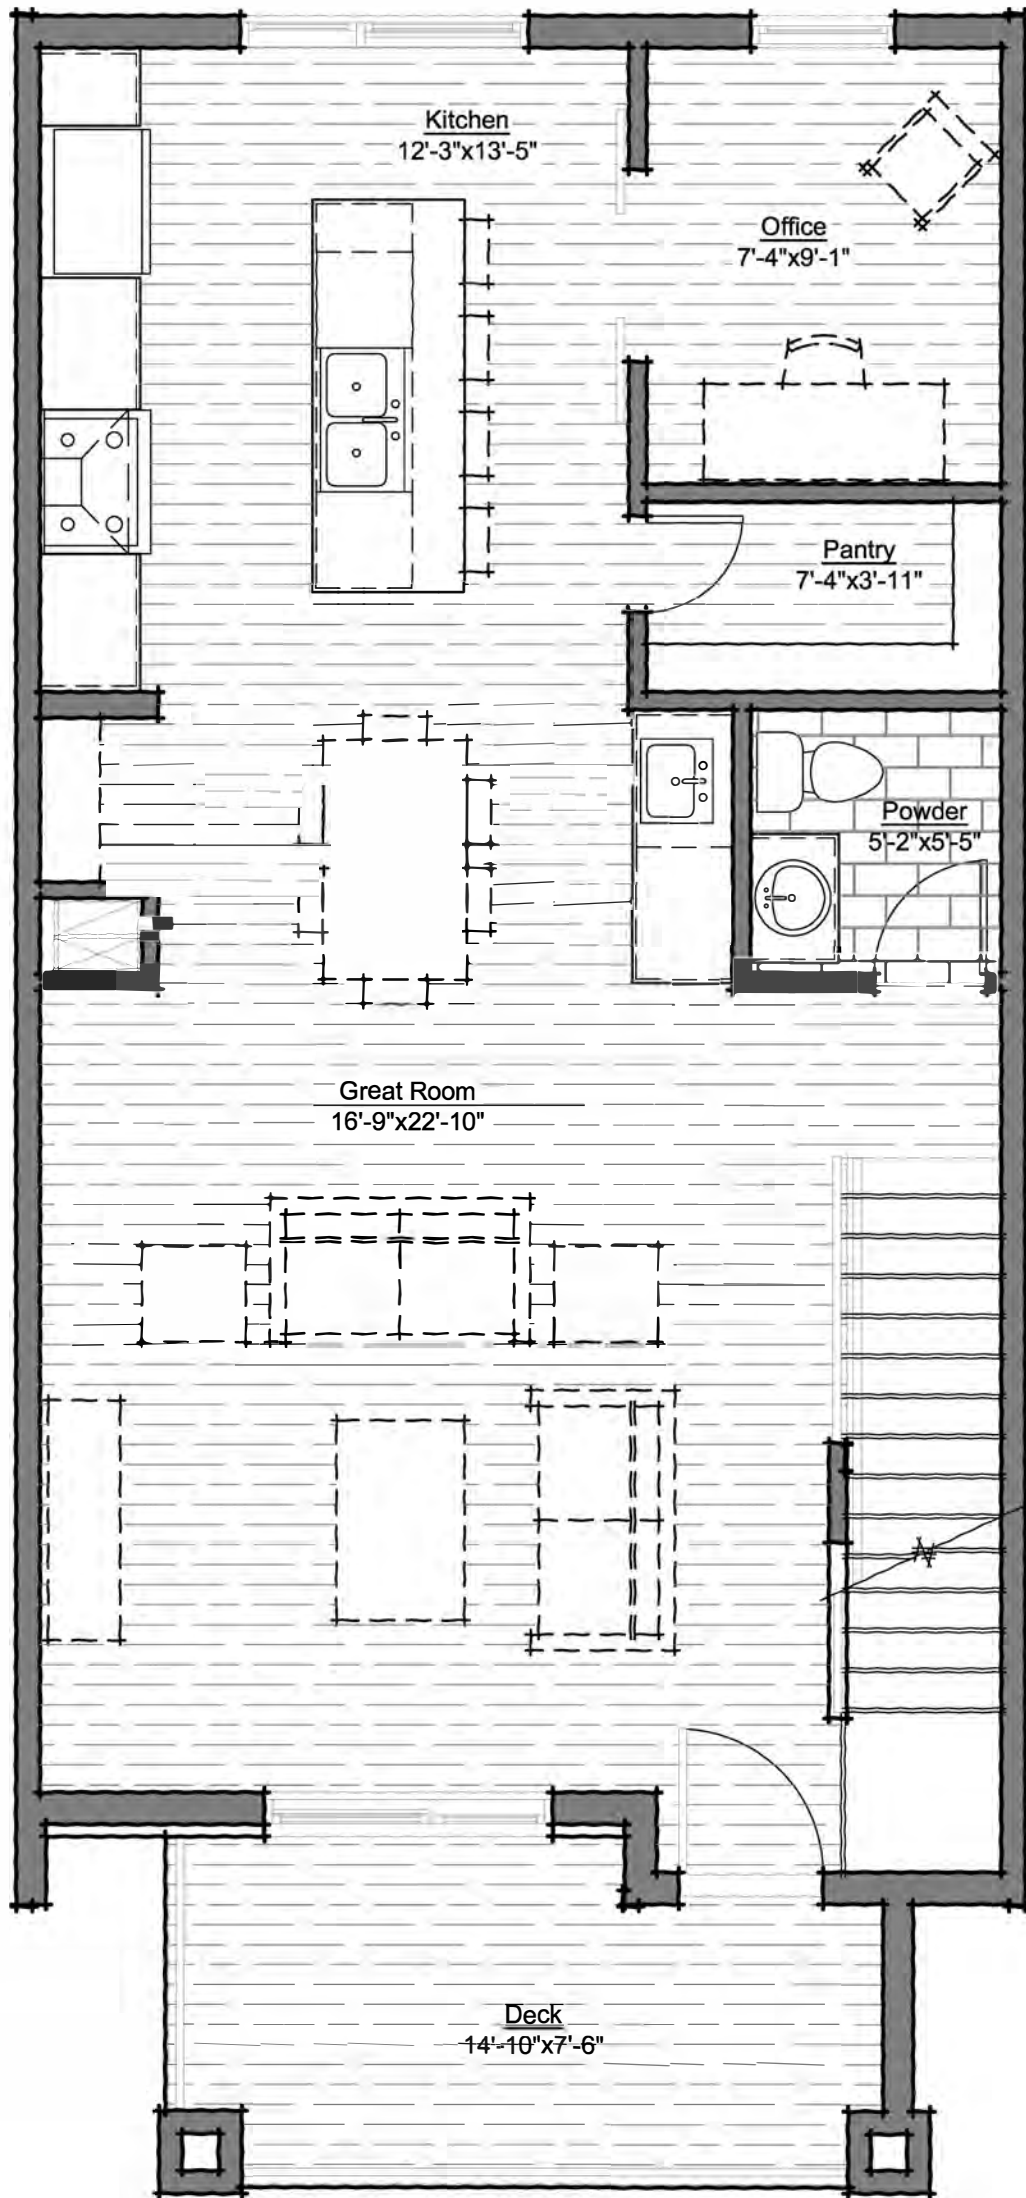

Aspen Floorplan

2 Bed / 3 Bath + Office

1,786 Finished Square Feet

ASPEN GROUND FLOOR

ASPEN MAIN FLOOR

ASPEN UPPER FLOOR

Birch Floorplan

3 Bed / 4 Bath + Office

1,969 Finished Square Feet

BIRCH GROUND FLOOR

BIRCH MAIN FLOOR

BIRCH UPPER FLOOR

Cedar Floorplan

4 Bed / 4 Bath + Office

1,969 Finished Square Feet

CEDAR GROUND FLOOR

CEDAR MAIN FLOOR

CEDAR UPPER FLOOR

Maple Floorplan

3 Bed / 4 Bath + Office

2,066 Finished Square Feet

MAPLE GROUND FLOOR

MAPLE MAIN FLOOR

MAPLE UPPER FLOOR

Oak Floorplan

4 Bed / 4 Bath + Office

Main Floor Primary Suite

2,230 Finished Square Feet

OAK MAIN FLOOR

OAK UPPER FLOOR

Spruce Floorplan

2 Bed / 4 Bath + Office