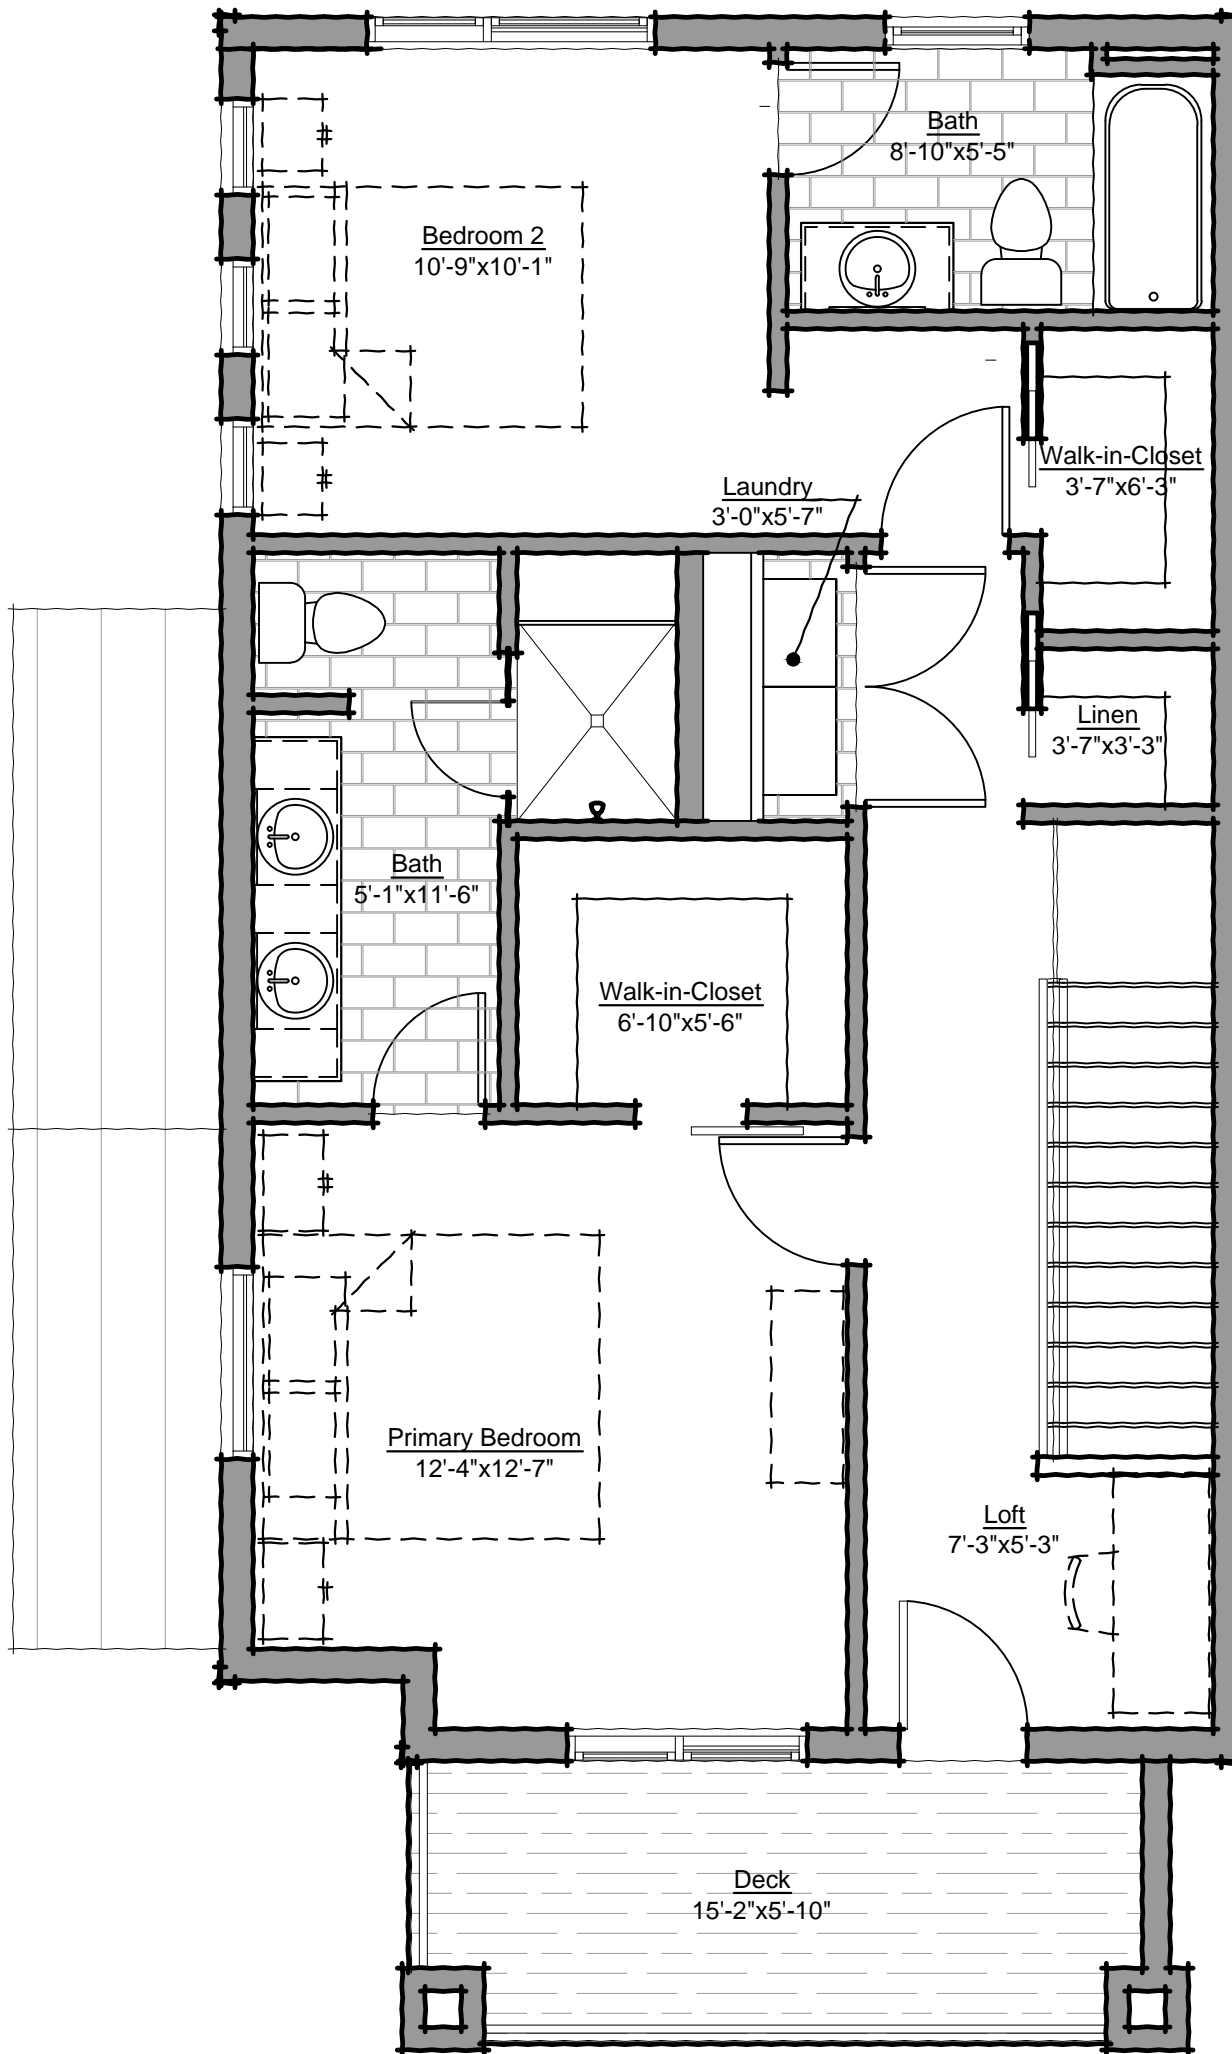

Aspen Floorplan

2 Bed / 3 Bath + Office

1,786 Finished Square Feet

ASPEN GROUND FLOOR

ASPEN MAIN FLOOR

ASPEN UPPER FLOOR

Birch Floorplan

3 Bed / 4 Bath + Office

1,969 Finished Square Feet

BIRCH GROUND FLOOR

BIRCH MAIN FLOOR

BIRCH UPPER FLOOR

Cedar Floorplan

4 Bed / 4 Bath + Office

1,969 Finished Square Feet

CEDAR GROUND FLOOR

Oak Floorplan

4 Bed / 4 Bath + Office

Main Floor Primary Suite

2,230 Finished Square Feet

OAK MAIN FLOOR

OAK UPPER FLOOR

Spruce Floorplan

2 Bed / 4 Bath + Office

1,932 Finished Square Feet

SPRUCE GROUND FLOOR

Spruce Floorplan

2 Bed / 4 Bath + Office

1,932 Finished Square Feet

SPRUCE GROUND FLOOR

SPRUCE MAIN FLOOR

SPRUCE UPPER FLOOR