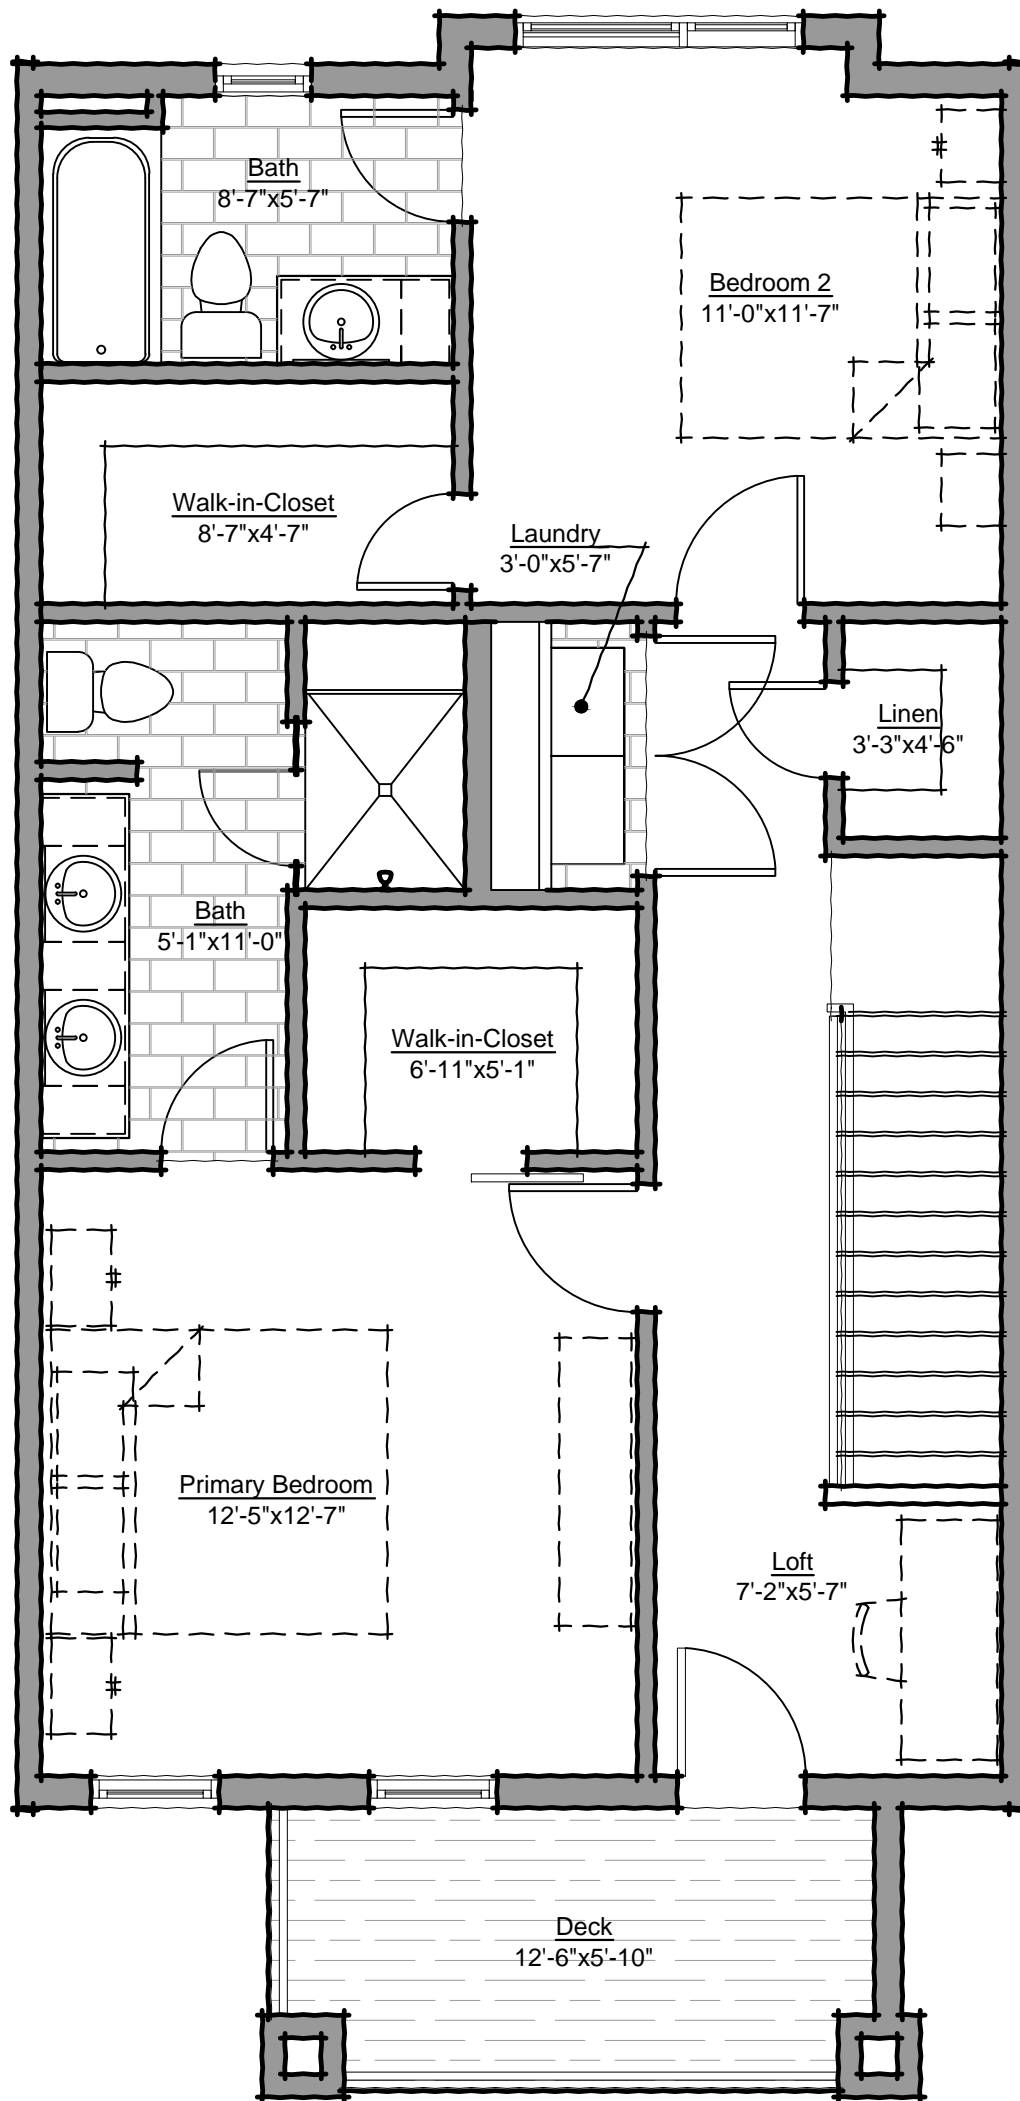

Aspen Floorplan

2 Bed / 3 Bath + Office

1,786 Finished Square Feet

ASPEN GROUND FLOOR

ASPEN MAIN FLOOR

ASPEN UPPER FLOOR

Birch Floorplan

3 Bed / 4 Bath + Office

1,969 Finished Square Feet

BIRCH GROUND FLOOR

BIRCH MAIN FLOOR

BIRCH UPPER FLOOR

Cedar Floorplan

4 Bed / 4 Bath + Office

1,969 Finished Square Feet

CEDAR GROUND FLOOR

CEDAR MAIN FLOOR

CEDAR UPPER FLOOR

Maple Floorplan

3 Bed / 4 Bath + Office

2,066 Finished Square Feet

MAPLE GROUND FLOOR

MAPLE MAIN FLOOR

MAPLE UPPER FLOOR

Oak Floorplan

4 Bed / 4 Bath + Office

Main Floor Primary Suite

2,230 Finished Square Feet

OAK MAIN FLOOR

OAK UPPER FLOOR

Spruce Floorplan

2 Bed / 4 Bath + Office