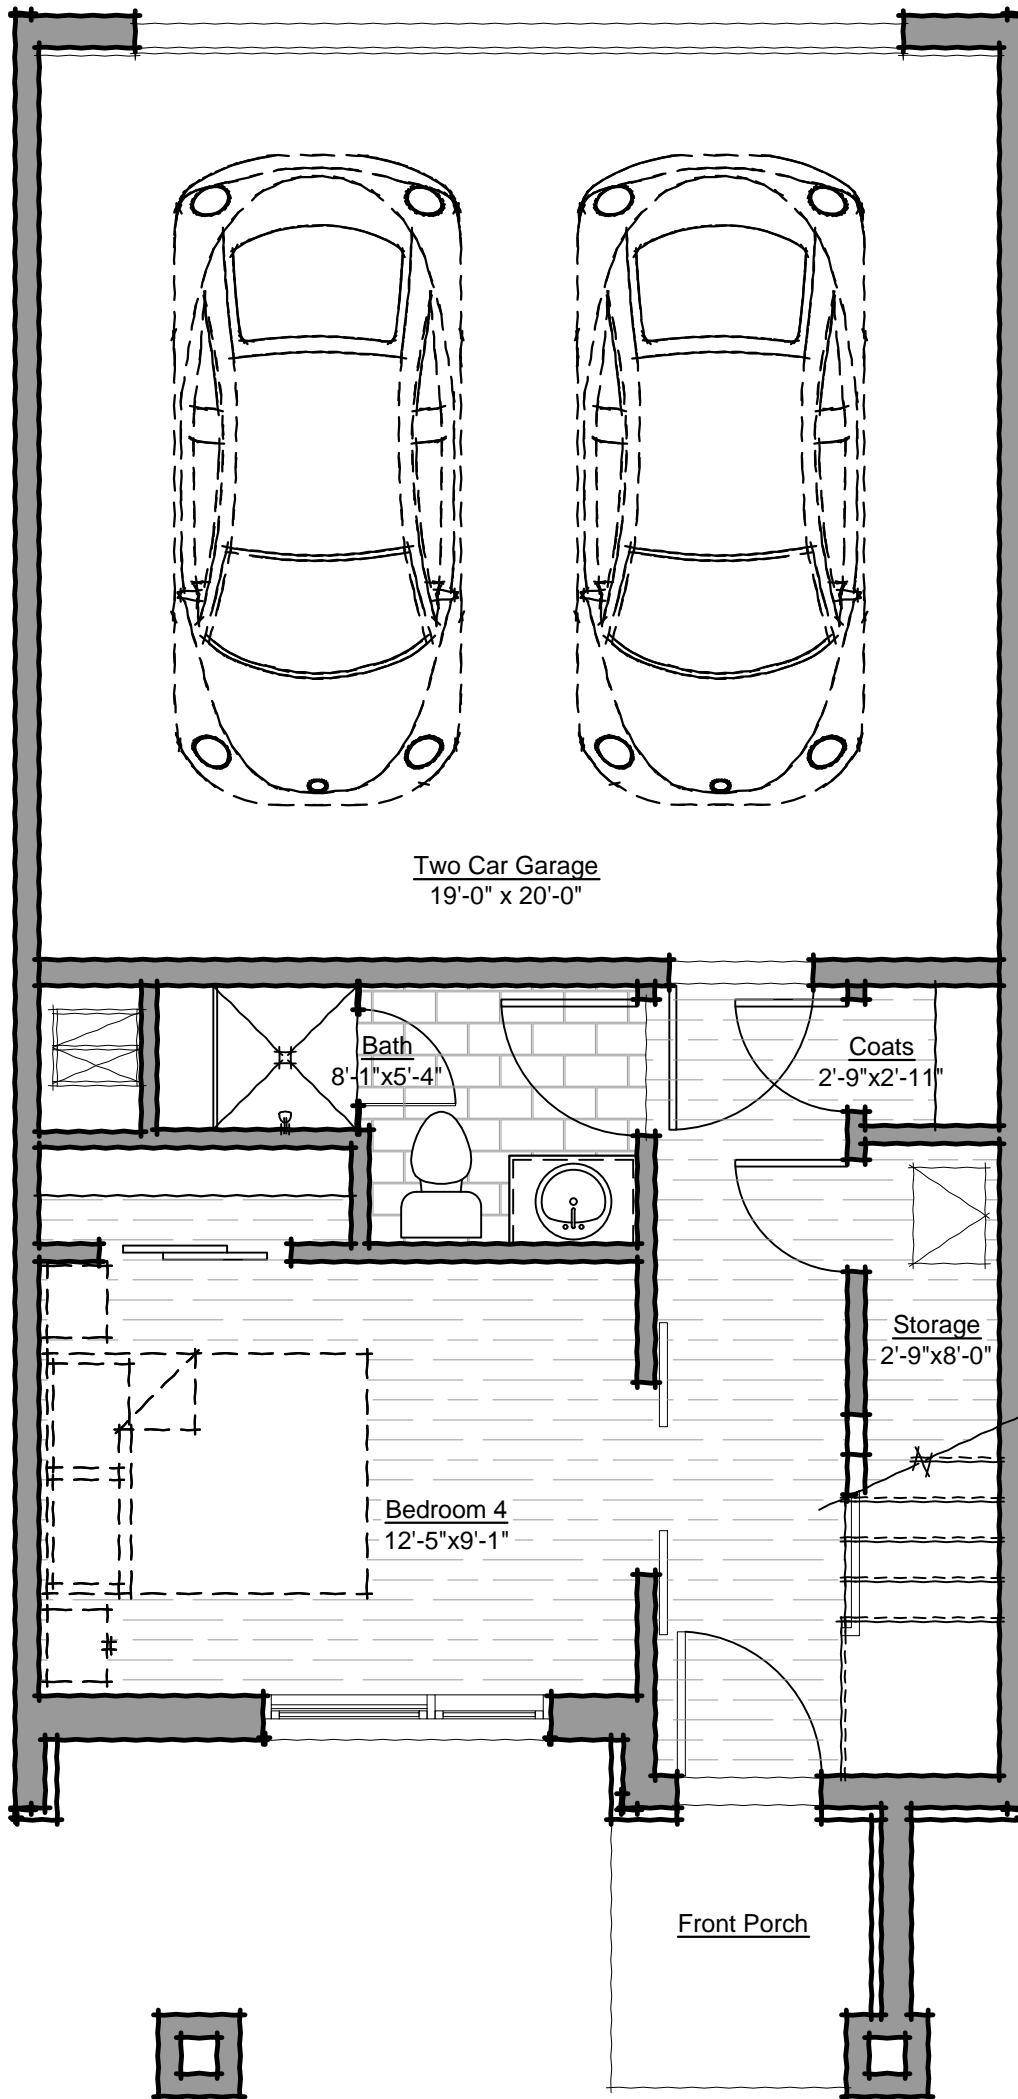

Aspen Floorplan

2 Bed / 3 Bath + Office

1,786 Finished Square Feet

ASPEN GROUND FLOOR

ASPEN MAIN FLOOR

ASPEN UPPER FLOOR

Birch Floorplan

3 Bed / 4 Bath + Office

1,969 Finished Square Feet

BIRCH GROUND FLOOR

BIRCH MAIN FLOOR

BIRCH UPPER FLOOR

Cedar Floorplan

4 Bed / 4 Bath + Office

1,969 Finished Square Feet

CEDAR GROUND FLOOR

CEDAR MAIN FLOOR

CEDAR UPPER FLOOR

Maple Floorplan

3 Bed / 4 Bath + Office

2,066 Finished Square Feet

MAPLE GROUND FLOOR

MAPLE MAIN FLOOR

MAPLE UPPER FLOOR

Oak Floorplan

4 Bed / 4 Bath + Office

Main Floor Primary Suite

2,230 Finished Square Feet

OAK MAIN FLOOR

OAK UPPER FLOOR

Spruce Floorplan

2 Bed / 4 Bath + Office