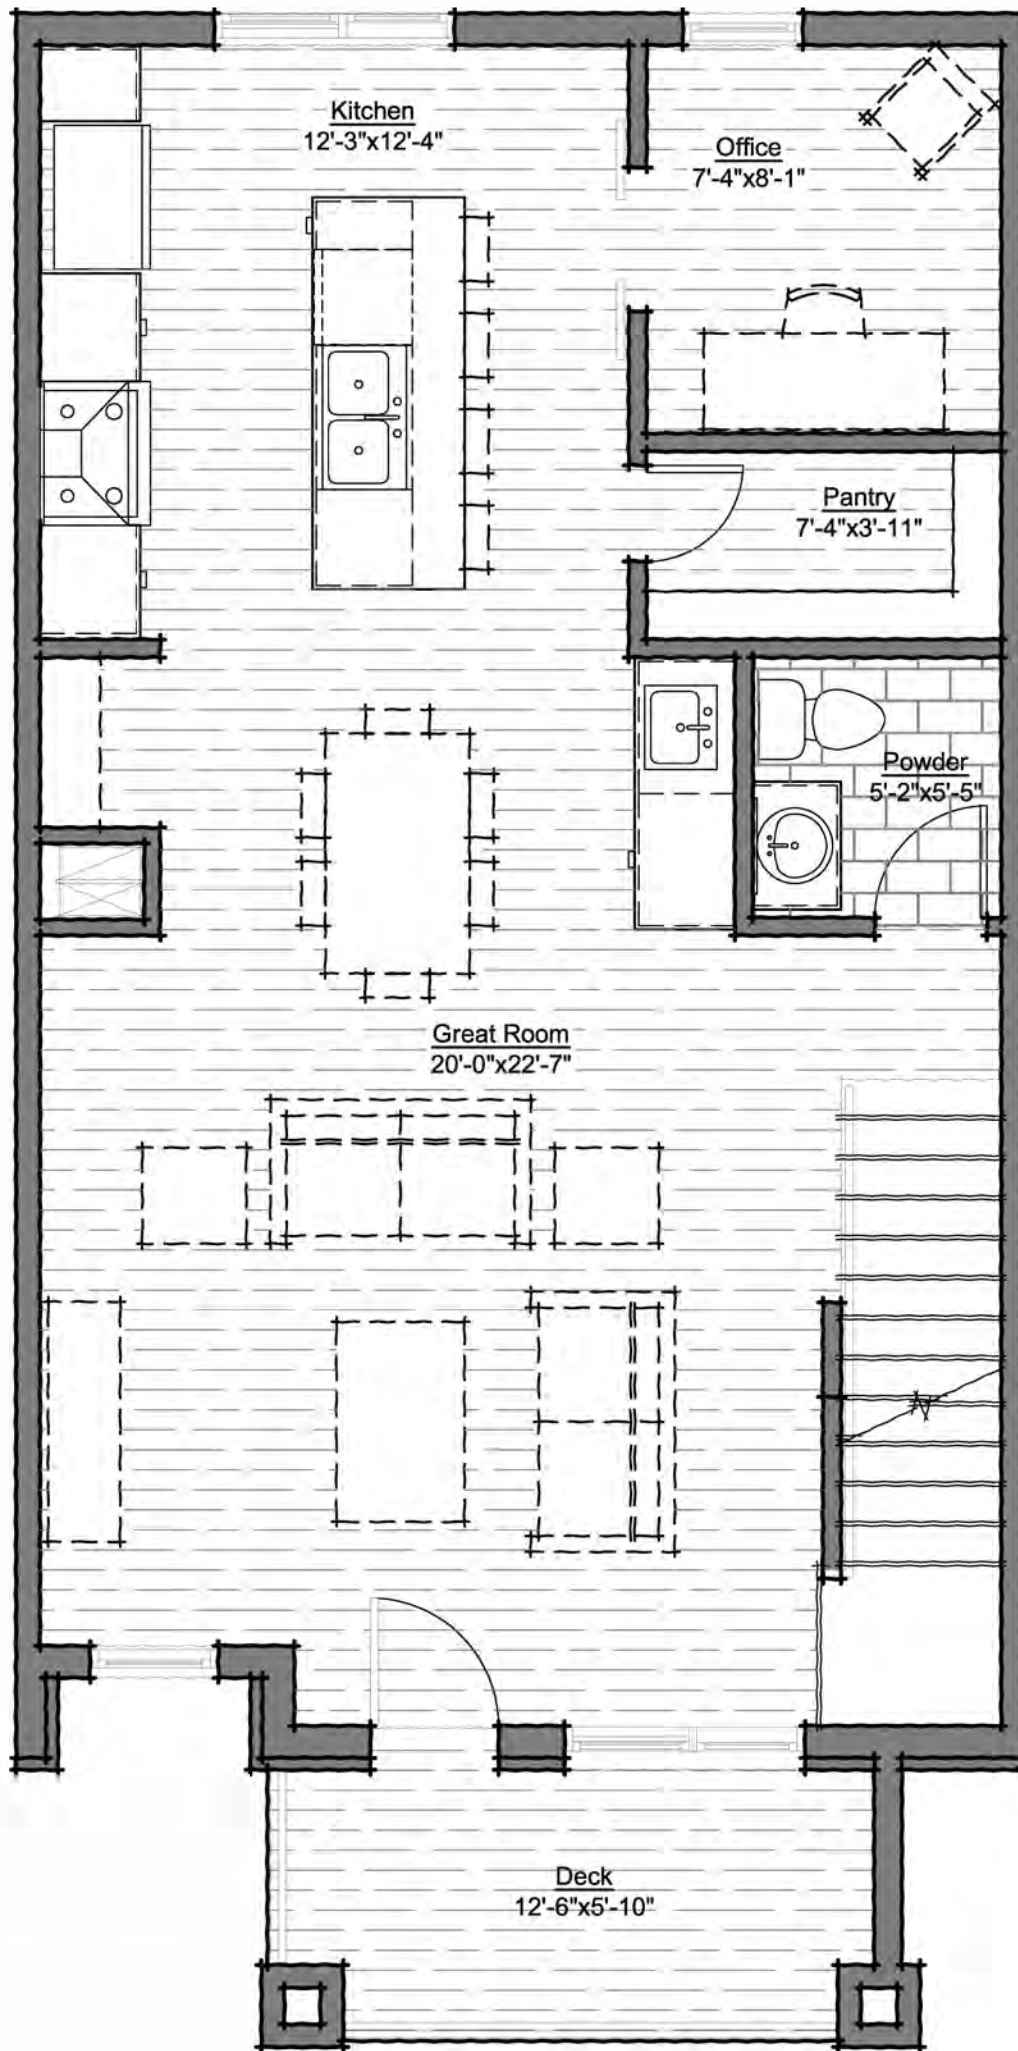

Aspen Floorplan

2 Bed / 3 Bath + Office

1,786 Finished Square Feet

ASPEN GROUND FLOOR

ASPEN MAIN FLOOR

ASPEN UPPER FLOOR

Birch Floorplan

3 Bed / 4 Bath + Office

1,969 Finished Square Feet

BIRCH GROUND FLOOR

BIRCH MAIN FLOOR

BIRCH UPPER FLOOR

Cedar Floorplan

4 Bed / 4 Bath + Office

1,969 Finished Square Feet

CEDAR GROUND FLOOR

CEDAR MAIN FLOOR

CEDAR UPPER FLOOR

Maple Floorplan

3 Bed / 4 Bath + Office

2,066 Finished Square Feet

MAPLE GROUND FLOOR

MAPLE MAIN FLOOR

MAPLE UPPER FLOOR

Oak Floorplan

4 Bed / 4 Bath + Office

Main Floor Primary Suite

2,230 Finished Square Feet

OAK MAIN FLOOR

OAK UPPER FLOOR

Spruce Floorplan

2 Bed / 4 Bath + Office