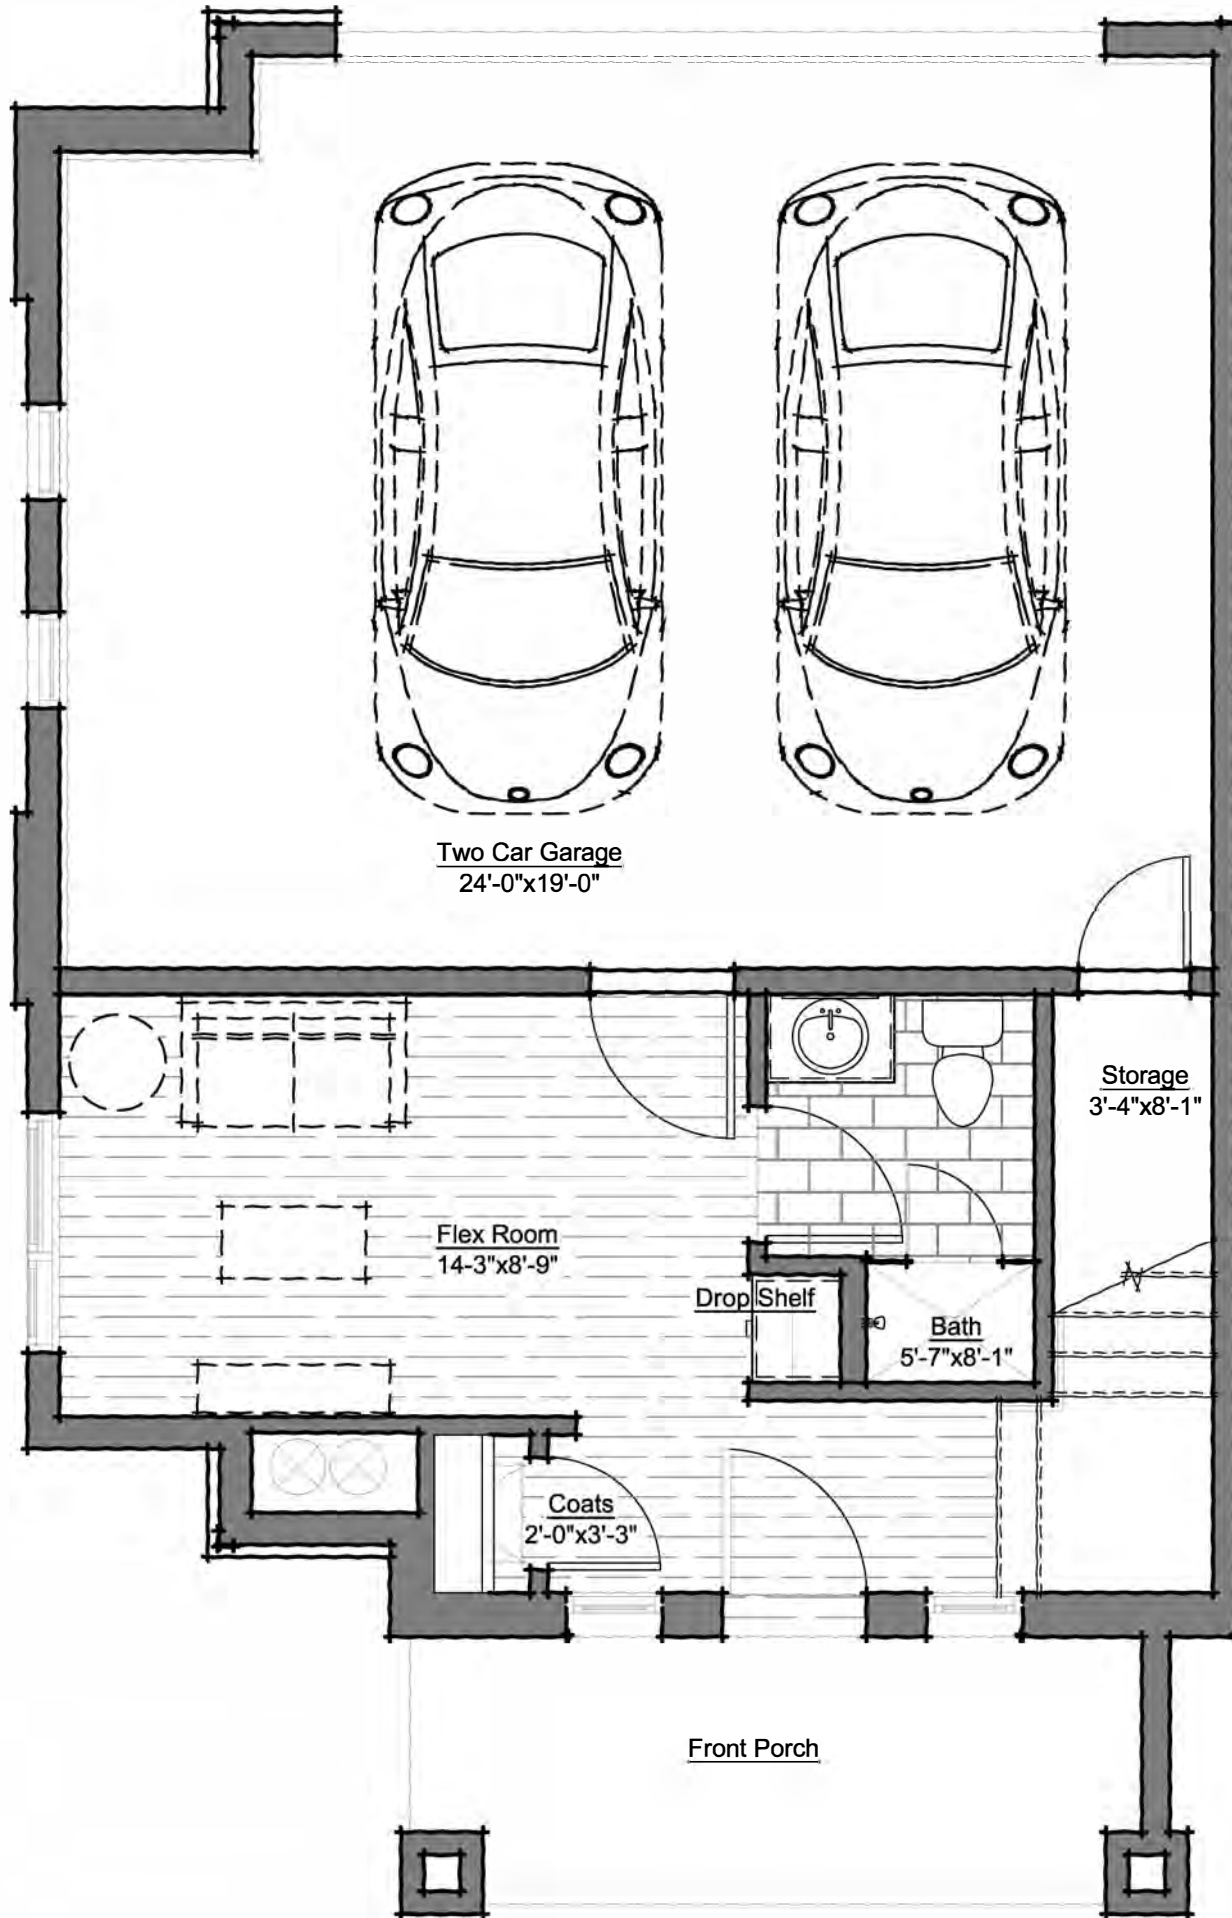

1,969 Finished Square Feet

BIRCH GROUND FLOOR

BIRCH MAIN FLOOR

BIRCH UPPER FLOOR

Cedar Floorplan

4 Bed / 4 Bath + Office

1,969 Finished Square Feet

CEDAR GROUND FLOOR

CEDAR MAIN FLOOR

CEDAR UPPER FLOOR

Maple Floorplan

3 Bed / 4 Bath + Office

2,066 Finished Square Feet

MAPLE GROUND FLOOR

MAPLE MAIN FLOOR

MAPLE UPPER FLOOR

Oak Floorplan

4 Bed / 4 Bath + Office

Main Floor Primary Suite

2,230 Finished Square Feet

OAK MAIN FLOOR

OAK UPPER FLOOR

Spruce Floorplan

2 Bed / 4 Bath + Office

1,932 Finished Square Feet

SPRUCE GROUND FLOOR

Spruce Floorplan

2 Bed / 4 Bath + Office

1,932 Finished Square Feet

SPRUCE GROUND FLOOR

SPRUCE MAIN FLOOR

SPRUCE UPPER FLOOR