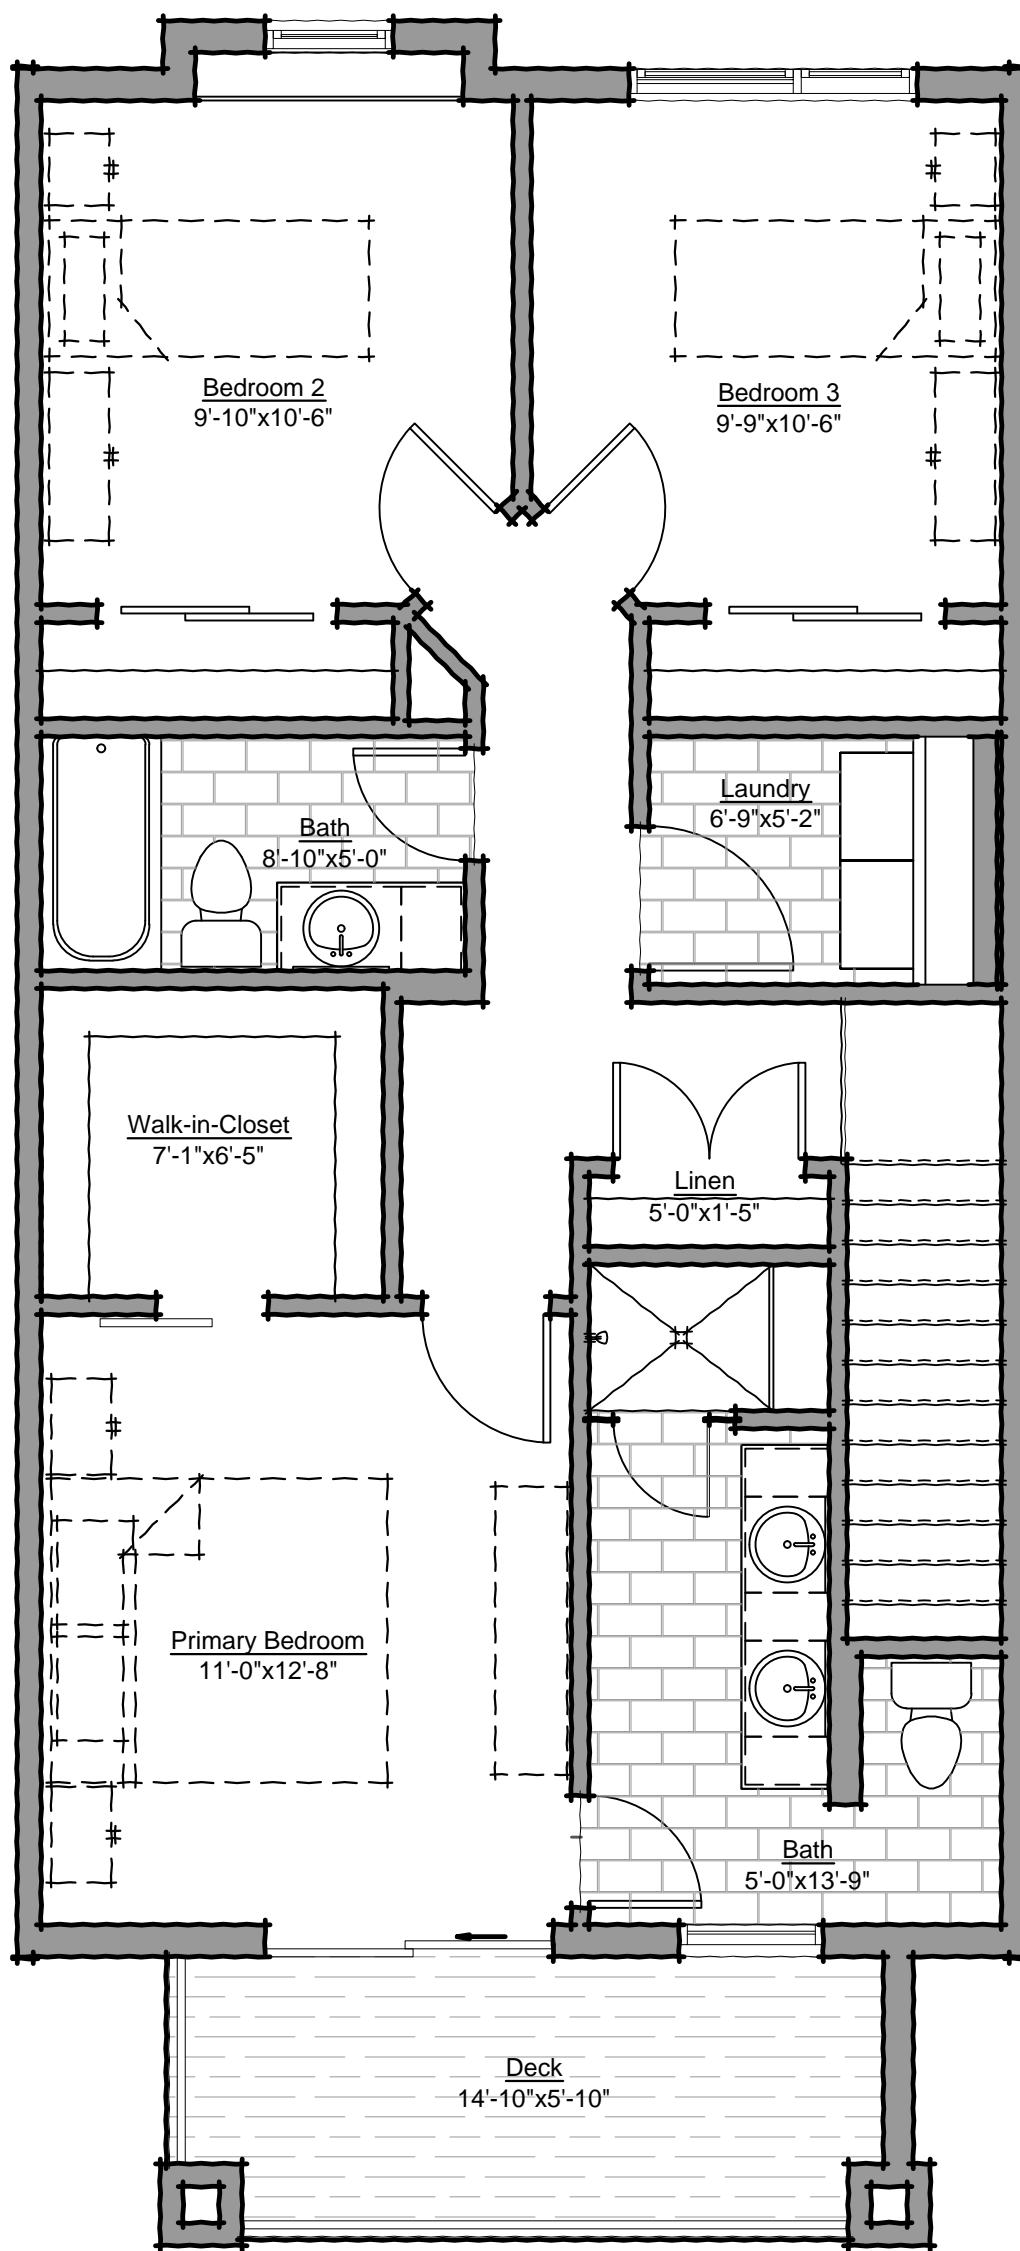

Aspen Floorplan

2 Bed / 3 Bath + Office

1,786 Finished Square Feet

ASPEN GROUND FLOOR

ASPEN MAIN FLOOR

ASPEN UPPER FLOOR

Birch Floorplan

3 Bed / 4 Bath + Office

1,969 Finished Square Feet

BIRCH GROUND FLOOR

BIRCH MAIN FLOOR

BIRCH UPPER FLOOR

Cedar Floorplan

4 Bed / 4 Bath + Office

1,969 Finished Square Feet

CEDAR GROUND FLOOR

CEDAR MAIN FLOOR

CEDAR UPPER FLOOR

Maple Floorplan

3 Bed / 4 Bath + Office

2,066 Finished Square Feet

MAPLE GROUND FLOOR

MAPLE MAIN FLOOR

MAPLE UPPER FLOOR

Oak Floorplan

4 Bed / 4 Bath + Office

Main Floor Primary Suite

2,230 Finished Square Feet

OAK MAIN FLOOR

OAK UPPER FLOOR

Spruce Floorplan

2 Bed / 4 Bath + Office