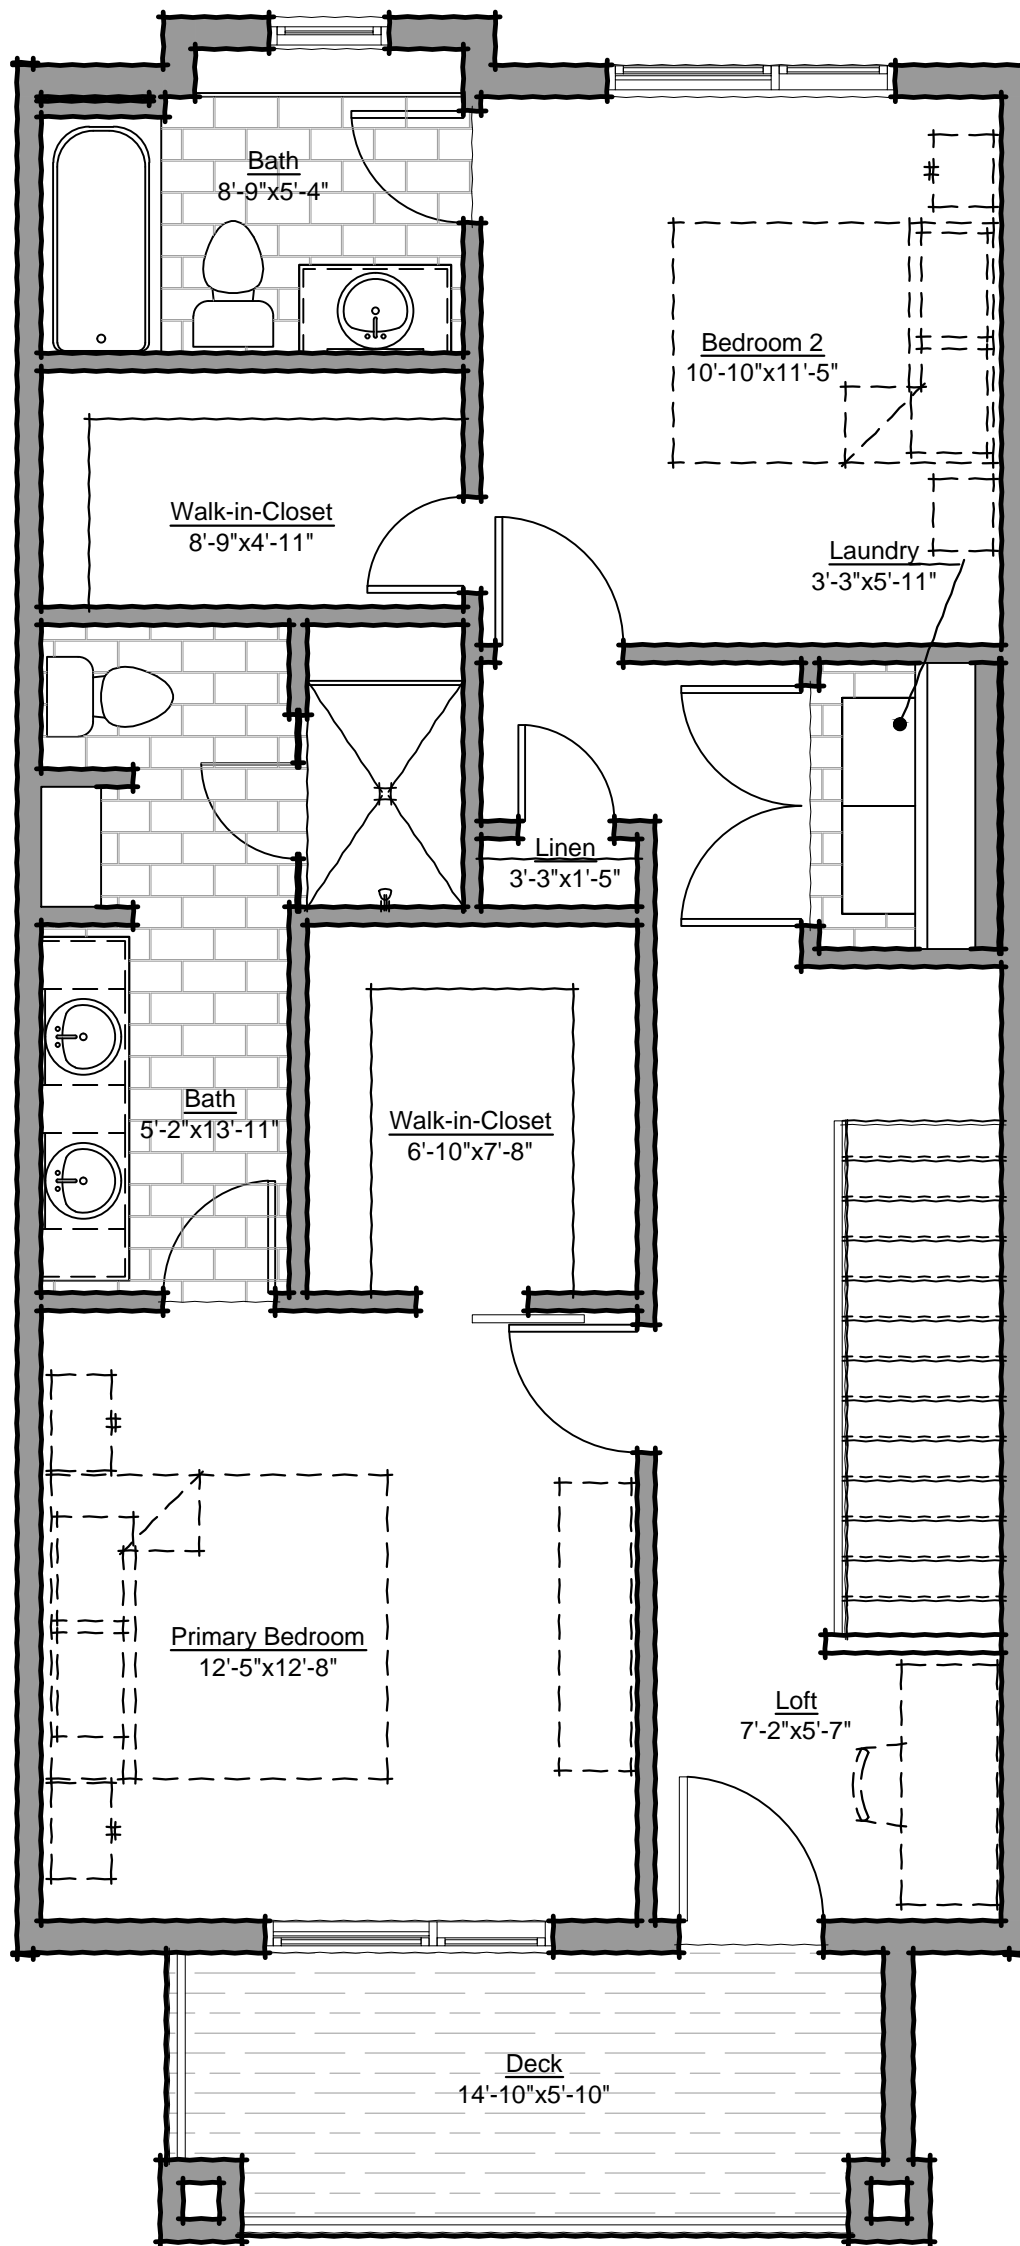

Aspen Floorplan

2 Bed / 3 Bath + Office

1,786 Finished Square Feet

ASPEN GROUND FLOOR

ASPEN MAIN FLOOR

ASPEN UPPER FLOOR

Birch Floorplan

3 Bed / 4 Bath + Office

1,969 Finished Square Feet

BIRCH GROUND FLOOR

BIRCH MAIN FLOOR

BIRCH UPPER FLOOR

Cedar Floorplan

4 Bed / 4 Bath + Office

1,969 Finished Square Feet

CEDAR GROUND FLOOR

CEDAR MAIN FLOOR

CEDAR UPPER FLOOR

Maple Floorplan

3 Bed / 4 Bath + Office

2,066 Finished Square Feet

MAPLE GROUND FLOOR

MAPLE MAIN FLOOR

MAPLE UPPER FLOOR

Oak Floorplan

4 Bed / 4 Bath + Office

Main Floor Primary Suite

2,230 Finished Square Feet

OAK MAIN FLOOR

OAK UPPER FLOOR

Spruce Floorplan

2 Bed / 4 Bath + Office