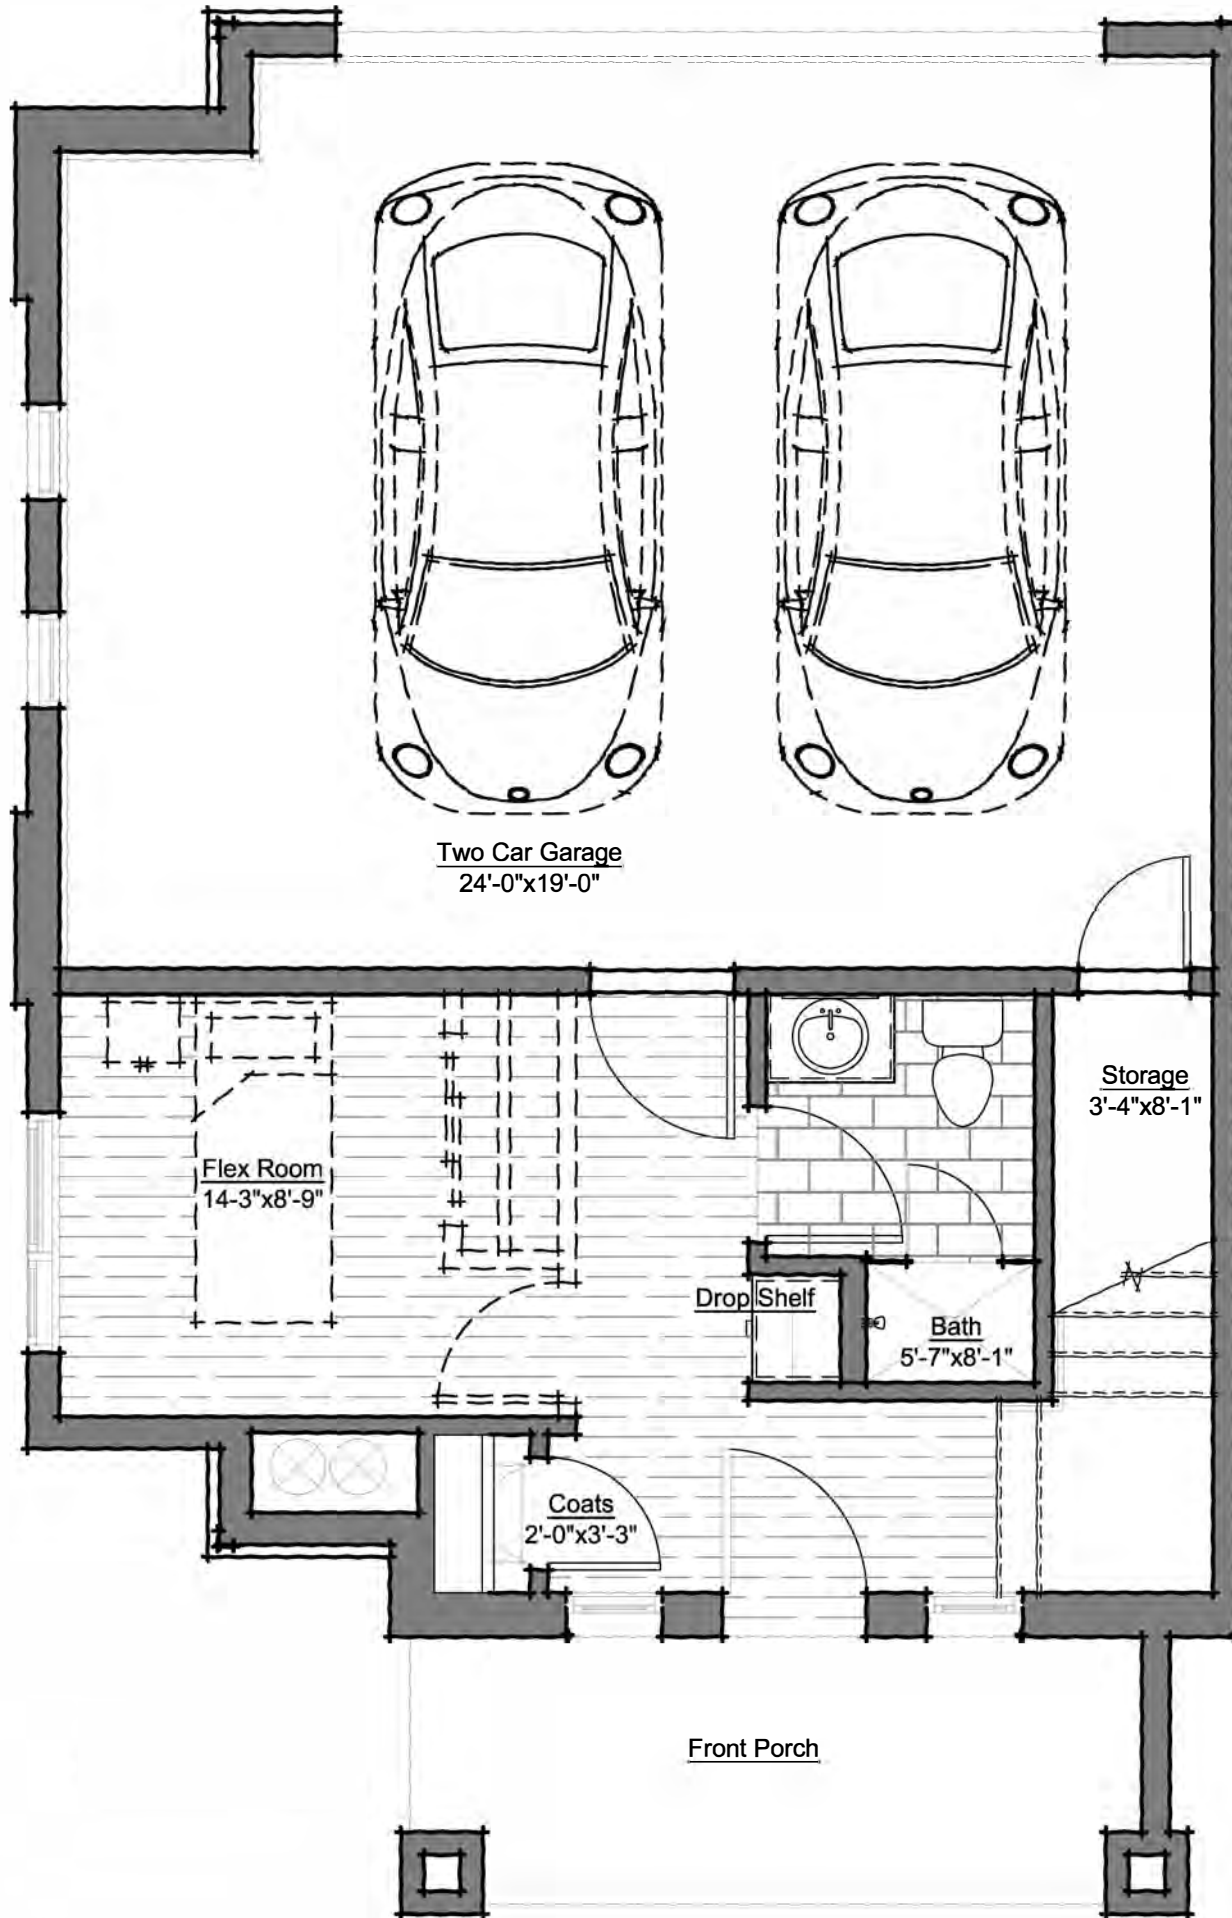

Aspen Floorplan

2 Bed / 3 Bath + Office

1,786 Finished Square Feet

ASPEN GROUND FLOOR

ASPEN MAIN FLOOR

ASPEN UPPER FLOOR

Birch Floorplan

3 Bed / 4 Bath + Office

1,969 Finished Square Feet

BIRCH GROUND FLOOR

BIRCH MAIN FLOOR

BIRCH UPPER FLOOR

Cedar Floorplan

4 Bed / 4 Bath + Office

1,969 Finished Square Feet

CEDAR GROUND FLOOR

Oak Floorplan

4 Bed / 4 Bath + Office

Main Floor Primary Suite

2,230 Finished Square Feet

OAK MAIN FLOOR

OAK UPPER FLOOR

Spruce Floorplan

2 Bed / 4 Bath + Office

1,932 Finished Square Feet

SPRUCE GROUND FLOOR

Spruce Floorplan

2 Bed / 4 Bath + Office

1,932 Finished Square Feet

SPRUCE GROUND FLOOR

SPRUCE MAIN FLOOR

SPRUCE UPPER FLOOR