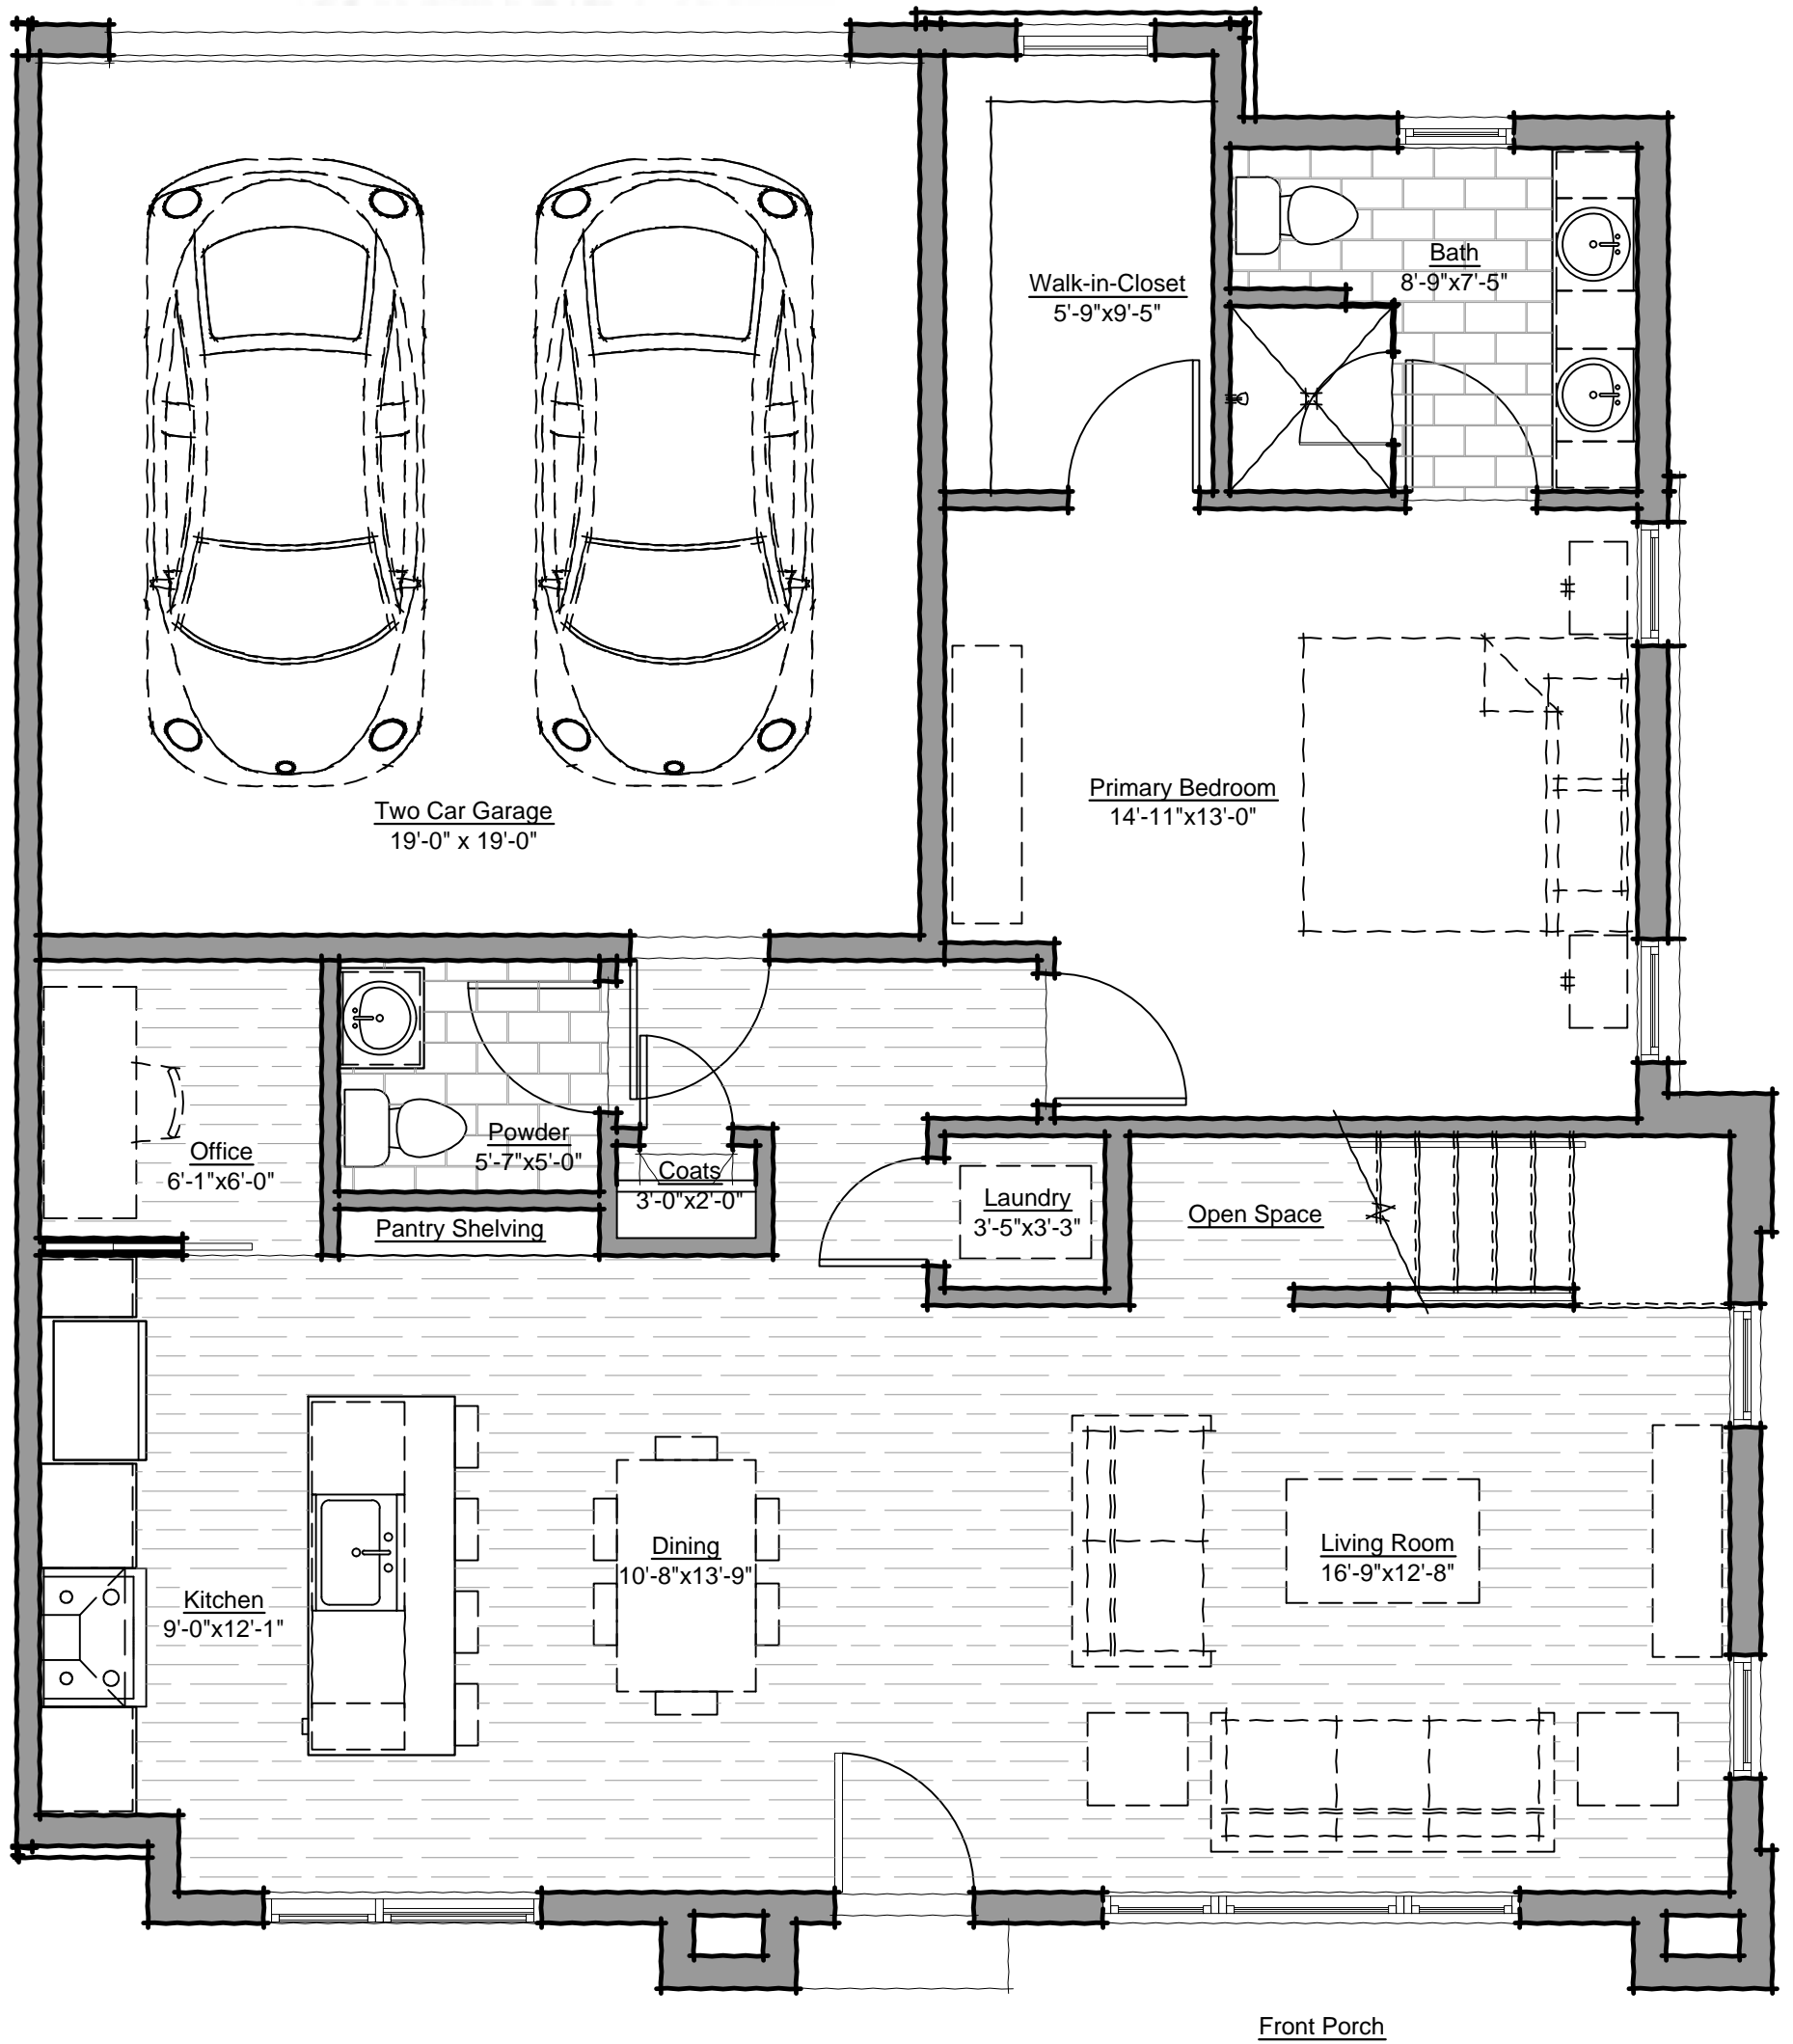

Aspen Floorplan

2 Bed / 3 Bath + Office

1,786 Finished Square Feet

ASPEN GROUND FLOOR

ASPEN MAIN FLOOR

ASPEN UPPER FLOOR

Birch Floorplan

3 Bed / 4 Bath + Office

1,969 Finished Square Feet

BIRCH GROUND FLOOR

BIRCH MAIN FLOOR

BIRCH UPPER FLOOR

Cedar Floorplan

4 Bed / 4 Bath + Office

1,969 Finished Square Feet

CEDAR GROUND FLOOR

CEDAR MAIN FLOOR

CEDAR UPPER FLOOR

Maple Floorplan

3 Bed / 4 Bath + Office

2,066 Finished Square Feet

MAPLE GROUND FLOOR

MAPLE MAIN FLOOR

MAPLE UPPER FLOOR

Oak Floorplan

4 Bed / 4 Bath + Office

Main Floor Primary Suite

2,230 Finished Square Feet

OAK MAIN FLOOR

OAK UPPER FLOOR

Spruce Floorplan

2 Bed / 4 Bath + Office